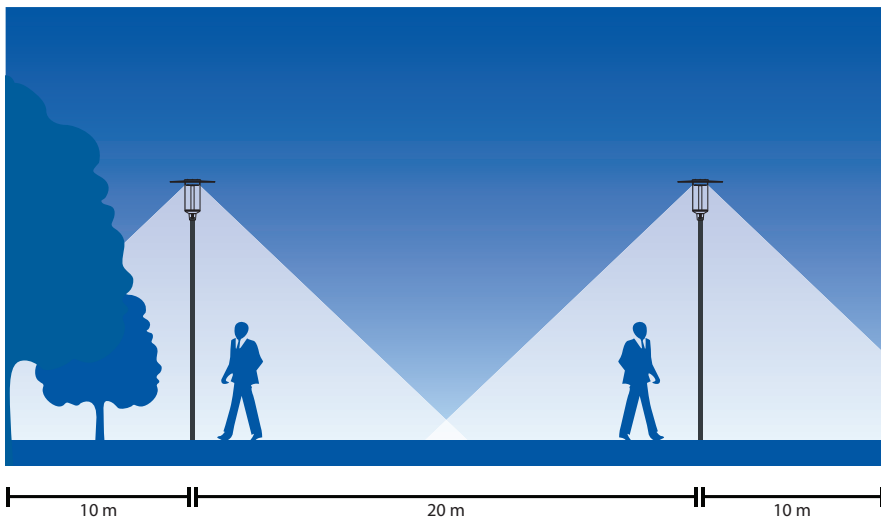

Puistot Parker Parks