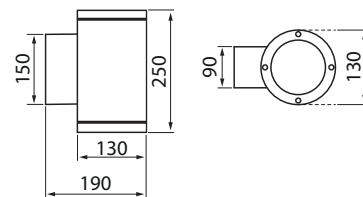

BLITZ

IP65 IK07 $3 \times 2,5$

SEINÄVALAISIN | VÄGGARMATUR | WALL LUMINAIRE

Screw not supplied**

SI

NO

Do not enter with single wires

Ø cable: MIN 7 mm - MAX 9 mm

tilting

Wall mounting

WARNING: NO REPLACEABLE PARTS INSIDE. The LED source integrated in this luminaire is not expected to be replaced by the user. In case of need ask your dealer.

weight
Kg 2,90

CE
CLI
IK07

IP65 Dust-tight / Jet-proof

Replace any cracked protective shield with AIRAM original parts

Blitz Single / Double

Valaisimen saa asentaa vain sähköalan ammattilainen. Käytä ainoastaan syöttöjännitettä ja taajuutta joka on merkitty valaisimeen/liitäntälaitteeseen. Kytke virta pois päältä ennen asennusta tai huoltoa. Tämä asennusohje on säilytettävä ja sen on oltava käytössä asennuksessa ja huollossa. Tämän valaisimen valonlähde ei ole vaihdettavissa. Kun valonlähde rikkoutuu, koko valaisin on poistettava käytöstä.

Vi rekommenderar att installationen görs av en behörig elektriker. Använd endast driftspänning och frekvens som är märkt på armaturen/förkopplingsdonet. Bryt stömmen före installation eller service. Denna monteringsanvisning bör sparas och finnas tillgänglig vid installation eller framtida service. Ljuskällan till denna armatur kan inte bytas ut. När ljuskällan når sin livslängd ska hela armaturen bytas ut.

Only a professional electrician is allowed to do the installation. Use only rated voltage and frequency as marked in the fixture/driver. Switch off the current before installation or service. This mounting instruction must be kept available during installation and for future maintenance. The light source of this luminaire is not replaceable; when the light source reaches its end of life the whole luminaire shall be replaced.