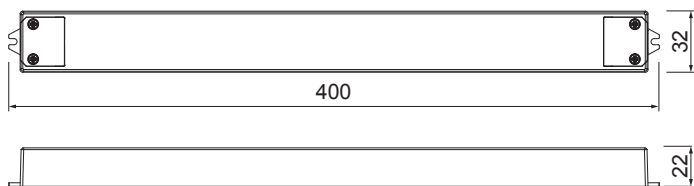

PRI

Cable cross-section: 0.75-1.5mm²

Stripping: 11mm

SEC

Cable cross-section: 0.5-1.5mm²

Stripping: 11mm

DALI

Cable cross-section: 0.75-1.5mm²

Stripping: 11mm