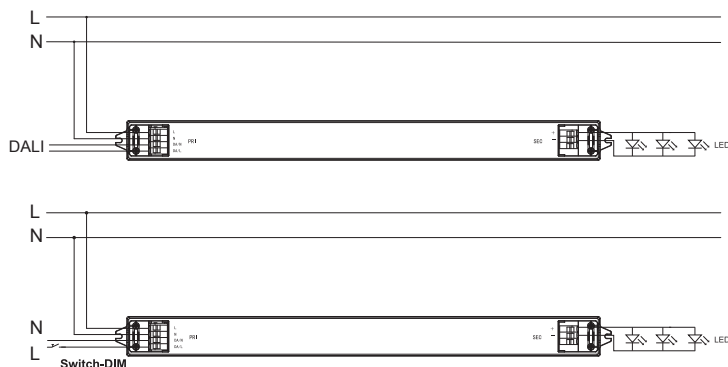

PRI

Cable cross-section: 0.75-1.5mm²

Stripping: 11mm

SEC

Cable cross-section: 0.5-1.5mm²

Stripping: 11mm

DALI

Cable cross-section: 0.75-1.5mm²

Stripping: 11mm