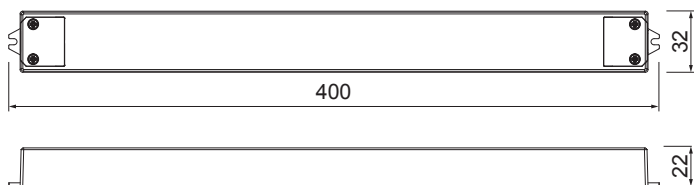

DALI-liitännälaitteet 24V

Virtalähteet 24V led-nauhoille
Strömkällor för 24 V LED-strips
Power sources for 24 V LED strips

4016046 Tasajännitelähde 24V 75W IP20 DA2