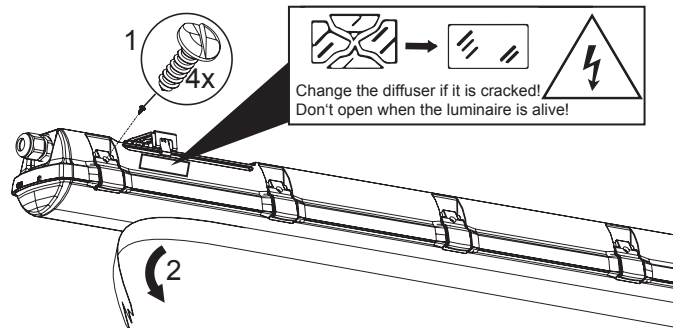

Futura Nano NB IP66 -O- 5 x 2,5 DALI-2 IK10 -25 ... 50 °C PF≥0.9

Teollisuusvalaisin suljettu | Kapslad industriarmatur | Sealed industrial luminaire

9

Maximum of the luminaires in one line			10AB luminaires	16AB luminaires	10AC luminaires	16AC luminaires
Length	Im	Im				
1175	4000	5600	10	16	16	26
1455	4900	7100	10	16	16	26