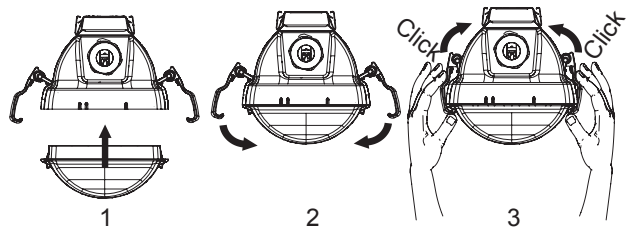

Futura Nano NB IP66 -O- 5 x 2,5 DALI-2 IK10 -25 ... 50 °C PF≥0.9

Teollisuusvalaisin suljettu | Kapslad industriarmatur | Sealed industrial luminaire

9

Maximum of the luminaires in one line			10AB luminaires	16AB luminaires	10AC luminaires	16AC luminaires
Length	Im	Im				
1175	4000	5600	10	16	16	26
1455	4900	7100	10	16	16	26