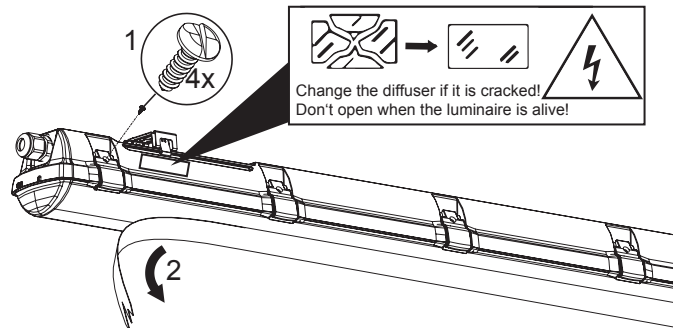

Futura Nano WB IP66 -O- 5 x 2,5 DALI-2 IK10 -25 ... 50 °C PF≥0.9 CE

Teollisuusvalaisin suljettu | Kapslad industriarmatur | Sealed industrial luminaire

9

Length	Maximum of the luminaires in one line			10AB	16AB	10AC	16AC
	lm	lm	lm	luminaires	luminaires	luminaires	luminaires
615	1300	1600	2200	32	50	52	85
1175	2430			32	50	52	85
1175	2920	4090	5880	10	16	16	26
1455	3050	3650	5090	10	16	16	26
1455	7280			10	16	16	26