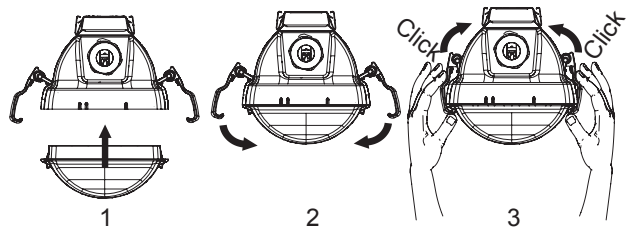

Futura Nano WB IP66 -O- 5 x 2,5 DALI-2 IK10 -25 ... 50 °C PF≥0.9 CE

Teollisuusvalaisin suljettu | Kapslad industriarmatur | Sealed industrial luminaire

9

Length	Maximum of the luminaires in one line			10AB	16AB	10AC	16AC
	lm	lm	lm	luminaires	luminaires	luminaires	luminaires
615	1300	1600	2200	32	50	52	85
1175	2430			32	50	52	85
1175	2920	4090	5880	10	16	16	26
1455	3050	3650	5090	10	16	16	26
1455	7280			10	16	16	26