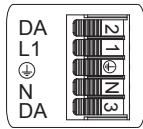

Circuit breakers

mm	B10	B16	C10	C16
1200	33	54	41	66
1500	20	32	33	53

Dali

DALI

5 wires

I-LED	U-LED dc	Prated	1	2
200 mA	35...220 V	44 W	0	0
350 mA	35...143 V	50 W	1	0
400 mA	35...125 V	50 W	0	1
550 mA	35...91 V	50 W	1	1