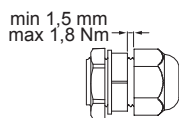

Suljettu teollisuusvalaisin | Kapslad industriarmatur | Sealed industrial luminaire

24 mm