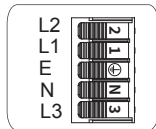

Circuit breakers

mm	B10	B16	C10	C16
1200	33	54	41	66
1500	20	32	33	53

Dali

DALI

5 wires

I-LED	U-LED dc	Prated	1	2
200 mA	35...220 V	44 W	0	0
350 mA	35...143 V	50 W	1	0
400 mA	35...125 V	50 W	0	1
550 mA	35...91 V	50 W	1	1