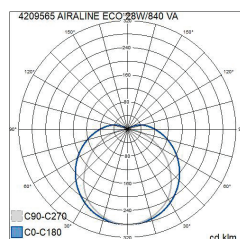

Airline Eco