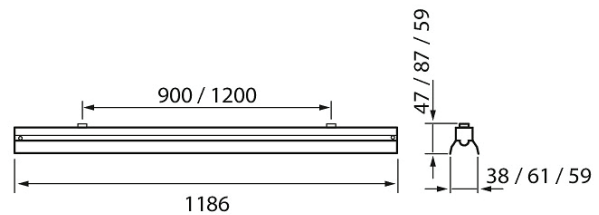

Airline Eco

A general lighting solution with a narrow frame for retail premises and industrial facilities. The luminaire is available in two frame lengths and with three optics solutions: for general lighting, narrow beam (NB), and wide beam (WB). Integrated LED, with two colour temperatures. The luminaire offers excellent efficiency, 150 lm/W.

- Steel housing and reflector, opal acrylic diffuser (ACO).
- White RAL9003.
- Protection class I.
- Surface mounting or wire suspension with a separate wire-suspension fixture (4146595).
- Linkable, 3/5 x 2.5 mm²
- Installation height 2–4 m.
- Fixed LED: 21–50 W / 2,900–7,200 lm.
- Colour temperatures: 3,000 K and 4,000 K. CRI > 80 / Ra > 80.
- MacAdam 3 SDCM.
- IP20.
- The standard range includes On/Off and Dali-2 models.
- Ambient temperature range 0 ... 25 °C.
- Rated lifetime L70 100,000 h (Ta25°C).
- Rated lifetime L80 65,000 h (Ta25°C).
- Power source service life 50,000 h.
- WH = white, DA2 = Dali-2, NB = narrow beam, WB = wide beam.
- Also available as Casambi, 1–10 V and Switch Dim solutions. The colour temperature options available are: 2,700 K, 5,700 K and 6,500 K as well as Tunable White. CRI > 90 available by special order. Also available with various connecting wire solutions and linkable models. The lengths 600 and 750 mm are available by special order. Also available in various output options, 1,400–9,900 lumens.