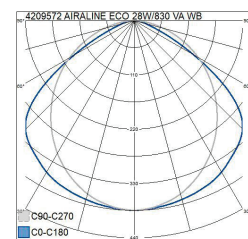

Airline Eco WB