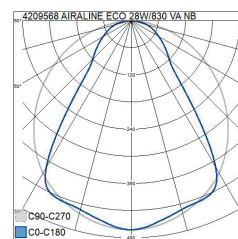

Airline Eco NB