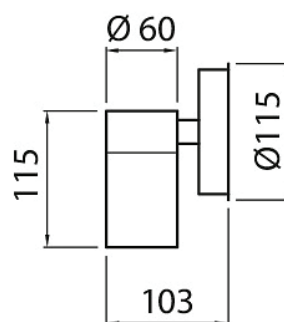

- Body made of stainless steel, tempered glass.
- Brushed steel.
- Wall surface mount.
- Screw connectors 3 x 2,5 mm<sup>2</sup>, one cable entry, cannot be chained together.
- LED-lamp PAR16 GU10 max. 7W, not included.
- IP44.
- Ambient temperature range -20 ... 25 °C, depending on the bulb.

### Alppila

NO.	CODE
-----	------

• 4107269	A1ALAA IP44 GU10 GLC RST
-----------	--------------------------