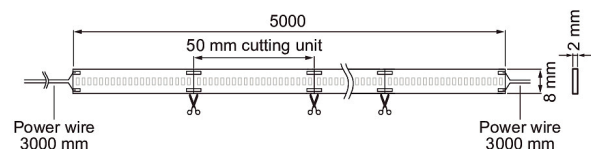

- LED strip 24V, cut every 50 mm.
- Protection class III.
- Length 5 m.
- 3 m supply cable at both ends.
- Mounting on an aluminium profile.
- Colour temperatures 2700 K, 3000 K and 4000 K.
- CRI > 90 / Ra > 90.
- MacAdam 3 SDCM.
- IP20.
- 10 W/m 1000 lm/m and 14,4 W/m 1300 lm/m.
- Ambient temperature range 0 ... 25 °C.
- Rated life time L70 50 000 h (Ta25°C).

• In stock

Apus CSP 24V

NO.	CODE	W	LM
• 4146919	A1COBC 24V IP20 1000lm/m 927 5m	50	5000
• 4146920	A1COBD 24V IP20 1000lm/m 930 5m	50	5000
• 4146921	A1COBE 24V IP20 1000lm/m 940 5m	50	5000
• 4146922	A1COBF 24V IP20 1300lm/m 927 5m	70	6500
• 4146923	A1COBG 24V IP20 1300lm/m 930 5m	70	6500
• 4146924	A1COBH 24V IP20 1300lm/m 940 5m	70	6500

Apus CSP 24V Accessories

NO.	CODE
• 4146928	A1COBL 24V IP20 Connector 8mm 3m 5pcs
• 4146930	A1COBN 24V IP20 Connector 8mm 5pcs

CSP LED - uniform and high quality lighting!

The new CSP technology of led strips brings great quality-improving features to led strips. In addition to point-free light, the new technology is more resistant to bending and thermal expansion.