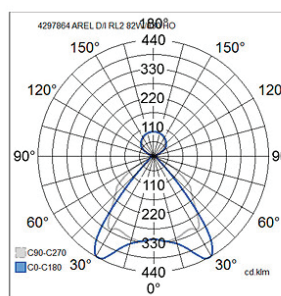

- Steel housing, matt aluminium anti-glare shield.
- White, RAL 9003.
- Protection class I.
- Linkable, two 3 x 2,5 mm² spring terminal blocks, in Dali-models two 5 x 2,5 mm² spring terminal blocks. The up- and downlights have their own spring terminals.
- Installation height 2–4 m.
- Integrated LED 54–79 W, 5,800–8,800 lm.
- Colour temperatures 3,000 K and 4,000 K. CRI > 80 / Ra 80.
- MacAdam 3 SDCM.
- IP20.
- The standard range includes on/off and Dali models.
- Ambient temperature range 0 ... 25 °C.
- Rated lifetime L70 100,000 h (Ta25°C).
- Rated lifetime L80 80,000 h (Ta25°C).
- Power source service life 50,000 h.
- WH = white, DA = Dali, AL = aluminium, MA = matt.
- Also available: Casambi, ActiveAhead, Philips SR, 1–10 V and Switch Dim solutions. CRI > 90 / Ra > 90 available by special order. Also available with various connecting cable solutions and a pull switch (on/off and Dali). High gloss anti-glare shield, luminous flux packages 2700–8800 lm and gray color, RAL 9007, also available on request.

Arel D/I Dali

NO.	CODE		W	LM
	D2ARJA-DALI	1245x245 IP20 54W/830 DA AL MA WH	54	5800
	D2ARJB-DALI	1245x245 IP20 54W/840 DA AL MA WH	54	5800
	D2ARKC-DALI	1545x245 IP20 79W/830 DA AL MA WH	79	8800
	D2ARKD-DALI	1545x245 IP20 79W/840 DA AL MA WH	79	8800