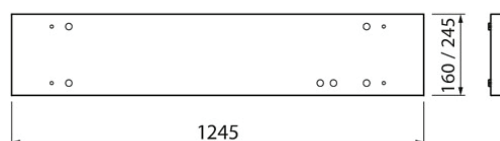

Arel

The extensive Arel luminaire range is designed for offices and other public spaces. The luminaires are equipped with a matt anti-glare shield. Suspension or surface mounting. The standard range includes two colour temperatures and sizes. Integrated LED. A wire-suspension fixture is available as an accessory (4107113).

- Steel housing, matt aluminium anti-glare shield.
- White, RAL 9003.
- Protection class I.
- Linkable, 3 x 2,5 mm², Dali-versions 5 x 2,5 mm².
- Installation height 2–4 m.
- Integrated LED Downlight version: 19–58 W / 2,150–6,850 lm.
- Uplight and downlight version: 54–79 W / 5,800–8,800 lm.
- Colour temperatures 3,000 K and 4,000 K. CRI > 80 / Ra > 80.
- MacAdam 3 SDCM.
- IP20.
- The standard range includes On/Off and Dali models.
- Ambient temperature range 0 ... 25 °C.
- Rated lifetime L70 100,000 h (Ta25°C).
- Rated lifetime L80 80,000 h (Ta25°C).
- Power source service life 50,000 h.
- WH = white, DA = Dali, AL = aluminium, MA = matt.
- Also available: Casambi, ActiveAhead, Philips SR, 1–10 V and Switch Dim solutions. CRI > 90 available for order. Also available with various connecting cable solutions and a pull switch (on/off and Dali). High gloss anti-glare shield, luminous flux packages 1900–7200 lm and gray color, RAL9007, also available on request.