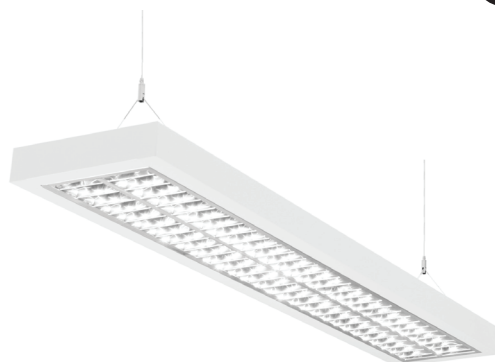

Arel

The extensive Arel luminaire range is designed for offices and other public spaces. The luminaires are equipped with a matt anti-glare shield. Suspension or surface mounting. The standard range includes two colour temperatures and sizes. Integrated LED. A wire-suspension fixture is available as an accessory (4107113).

- Steel housing, matt aluminium anti-glare shield.
- White, RAL 9003.
- Protection class I.
- Linkable, 3 x 2,5 mm², Dali-versions 5 x 2,5 mm².
- Installation height 2–4 m.
- Integrated LED Downlight version: 19–58 W / 2,150–6,850 lm.
- Uplight and downlight version: 54–79 W / 5,800–8,800 lm.
- Colour temperatures 3,000 K and 4,000 K. CRI > 80 / Ra > 80.
- MacAdam 3 SDCM.
- IP20.
- The standard range includes On/Off and Dali models.
- Ambient temperature range 0 ... 25 °C.
- Rated lifetime L70 100,000 h (Ta25°C).
- Rated lifetime L80 80,000 h (Ta25°C).
- Power source service life 50,000 h.
- WH = white, DA = Dali, AL = aluminium, MA = matt.
- Also available: Casambi, ActiveAhead, Philips SR, 1–10 V and Switch Dim solutions. CRI > 90 available for order. Also available with various connecting cable solutions and a pull switch (on/off and Dali). High gloss anti-glare shield, luminous flux packages 1900–7200 lm and gray color, RAL9007, also available on request.