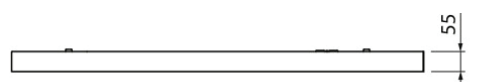

- Steel housing, matt aluminium anti-glare shield.
- White, RAL 9003.
- Protection class I.
- Linkable, 3 x 2,5 mm², Dali-versions 5 x 2,5 mm².
- Installation height 2–4 m.
- Integrated LED Downlight version: 19–58 W / 2,150–6,850 lm.
- Uplight and downlight version: 54–79 W / 5,800–8,800 lm.
- Colour temperatures 3,000 K and 4,000 K. CRI > 80 / Ra > 80.
- MacAdam 3 SDCM.
- IP20.
- The standard range includes On/Off and Dali models.
- Ambient temperature range 0 ... 25 °C.
- Rated lifetime L70 100,000 h (Ta25°C).
- Rated lifetime L80 80,000 h (Ta25°C).
- Power source service life 50,000 h.
- WH = white, DA = Dali, AL = aluminium, MA = matt.
- Also available: Casambi, ActiveAhead, Philips SR, 1–10 V and Switch Dim solutions. CRI > 90 available for order. Also available with various connecting cable solutions and a pull switch (on/off and Dali). High gloss anti-glare shield, luminous flux packages 1900–7200 lm and gray color, RAL9007, also available on request.