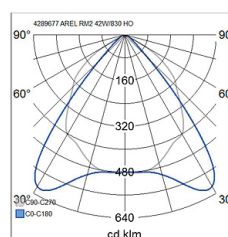

Arel

The extensive Arel luminaire range is designed for offices and other public spaces. The luminaires are equipped with a matt anti-glare shield. Suspension or surface mounting. The standard range includes two colour temperatures and sizes. Integrated LED. A wire-suspension fixture is available as an accessory (4107113).

- Steel housing, matt aluminium anti-glare shield.
- White, RAL 9003.
- Protection class I.
- Linkable, 3 x 2,5 mm², Dali-versions 5 x 2,5 mm².
- Installation height 2–4 m.
- Integrated LED Downlight version: 19–58 W / 2,150–6,850 lm.
- Uplight and downlight version: 54–79 W / 5,800–8,800 lm.
- Colour temperatures 3,000 K and 4,000 K. CRI > 80 / Ra > 80.
- MacAdam 3 SDCM.
- IP20.
- The standard range includes On/Off and Dali models.
- Ambient temperature range 0 ... 25 °C.
- Rated lifetime L70 100,000 h (Ta25°C).
- Rated lifetime L80 80,000 h (Ta25°C).
- Power source service life 50,000 h.
- WH = white, DA = Dali, AL = aluminium, MA = matt.
- Also available: Casambi, ActiveAhead, Philips SR, 1–10 V and Switch Dim solutions. CRI > 90 available for order. Also available with various connecting cable solutions and a pull switch (on/off and Dali). High gloss anti-glare shield, luminous flux packages 1900–7200 lm and gray color, RAL9007, also available on request.

By order

Arel on/off