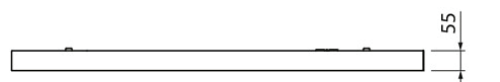

- Steel housing, matt aluminium anti-glare shield.
- White, RAL 9003.
- Protection class I.
- Linkable, 3 x 2,5 mm², Dali-versions 5 x 2,5 mm².
- Installation height 2–4 m.
- Integrated LED Downlight version: 19–58 W / 2,150–6,850 lm.
- Uplight and downlight version: 54–79 W / 5,800–8,800 lm.
- Colour temperatures 3,000 K and 4,000 K. CRI > 80 / Ra > 80.
- MacAdam 3 SDCM.
- IP20.
- The standard range includes On/Off and Dali models.
- Ambient temperature range 0 ... 25 °C.
- Rated lifetime L70 100,000 h (Ta25°C).
- Rated lifetime L80 80,000 h (Ta25°C).
- Power source service life 50,000 h.
- WH = white, DA = Dali, AL = aluminium, MA = matt.
- Also available: Casambi, ActiveAhead, Philips SR, 1–10 V and Switch Dim solutions. CRI > 90 available for order. Also available with various connecting cable solutions and a pull switch (on/off and Dali). High gloss anti-glare shield, luminous flux packages 1900–7200 lm and gray color, RAL9007, also available on request.