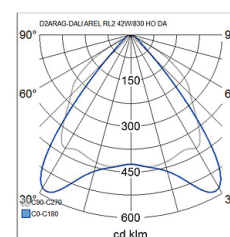

Wire suspension.