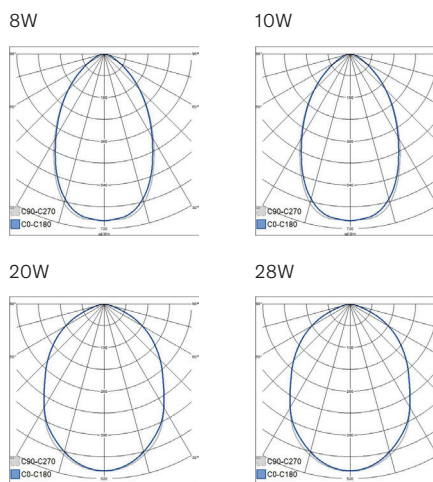

- Steel housing and reflector. Opal glass diffuser.
- White.
- Protection class II.
- Recessed mounting. The 190 and 240 models are linkable, 5 x 2.5 mm². 130 mm model is non-linkable 3 x 2,5 mm².
- Installation height 2–4 m.
- 130 mm: On/Off and Dali-versions. 190 mm and 240 mm: On/Off and Dali-version with push-button control.
- Integrated LED: 8W 750 lm; 10W 1000 lm; 20W 2100 lm; 28W 3000 lm.
- Colour temperatures 3,000 K and 4,000 K. CRI > 80 / Ra > 80.
- MacAdam 3 SDCM.
- IP20/IP43.
- Ambient temperature range 0 ... 25 °C.
- Rated lifetime L80 80,000 h (Ta25°C).
- Power source service life 50,000 h.
- Power source service life L70 100 000 h (Ta25°C).
- Power source service life L80 60 000 h (Ta25°C).
- WH = white, DA = Dali.
- Also available in 2700 K and 5000K color temperatures, 240 mm 15W/1500 lm models and Casambi and 1-10V versions on a project-specific basis.