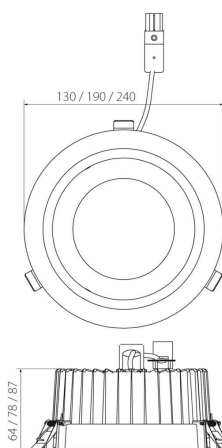

- Steel housing and reflector. Opal glass diffuser.
- White.
- Protection class II.
- Recessed mounting. The 190 and 240 models are linkable, 5 x 2.5 mm². 130 mm model is non-linkable 3 x 2,5 mm².
- Installation height 2–4 m.
- 130 mm: On/Off and Dali-versions. 190 mm and 240 mm: On/Off and Dali-version with push-button control.
- Integrated LED: 8W 750 lm; 10W 1000 lm; 20W 2100 lm; 28W 3000 lm.
- Colour temperatures 3,000 K and 4,000 K. CRI > 80 / Ra > 80.
- MacAdam 3 SDCM.
- IP20/IP43.
- Ambient temperature range 0 ... 25 °C.
- Rated lifetime L80 80,000 h (Ta25°C).
- Power source service life 50,000 h.
- Power source service life L70 100 000 h (Ta25°C).
- Power source service life L80 60 000 h (Ta25°C).
- WH = white, DA = Dali.
- Also available in 2700 K and 5000K color temperatures, 240 mm 15W/1500 lm models and Casambi and 1-10V versions on a project-specific basis.

By order

Carol 130

NO.	CODE	W	LM
4146567	A1CAAB 130 IP43 8W/840 GLO WH	8	750
4146568	A1CAAC 130 IP43 8W/830 GLO WH	8	750
4146569	A1CAAD 130 IP43 8W/840 DA GLO WH	8	750
4146570	A1CAAE 130 IP43 8W/830 DA GLO WH	8	750

Carol 240

NO.	CODE	W	LM
4146575	A1CAAJ 240 IP43 20W/840 GLO WH	20	2100
4146576	A1CAAK 240 IP43 20W/830 GLO WH	20	2100
4146577	A1CAAL 240 IP43 28W/840 GLO WH	28	3000
4146578	A1CAAM 240 IP43 28W/830 GLO WH	28	3000
4146579	A1CAAN 240 IP43 20W/840 DA GLO WH	20	2100
4146580	A1CAAO 240 IP43 20W/830 DA GLO WH	20	2100
4146581	A1CAAP 240 IP43 28W/840 DA GLO WH	28	3000
4146582	A1CAAQ 240 IP43 28W/830 DA GLO WH	28	3000