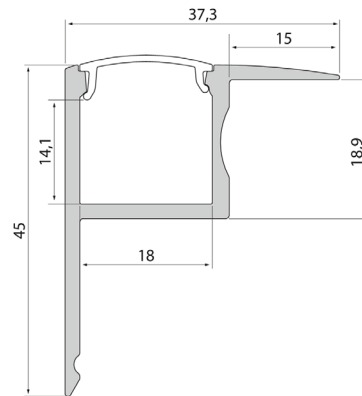

IP20

Ceiling

Designed for suspended ceilings, the Ceiling aluminium profile can be mounted at the ceiling line or used to frame areas with light. Use Airam's 12 V or 24 V LED strips with the profiles. LED strips and ballasts must be ordered separately.

- Anodised aluminium body, transparent or opal UV-protected polycarbonate diffuser.
- IP20.
- The profile is available in 1 m and 2 m lengths and with a clear or opal diffuser.
- Custom-made profile lengths (max. 6 m) are available on a project-specific basis.
- Check the compatibility table for our LED strips and profiles.