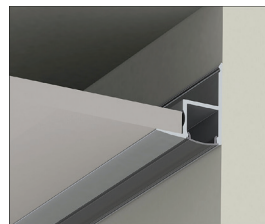

IP20

Ceiling

Designed for suspended ceilings, the Ceiling aluminium profile can be mounted at the ceiling line or used to frame areas with light. Use Airam's 12 V or 24 V LED strips with the profiles. LED strips and ballasts must be ordered separately.

- Anodised aluminium body, transparent or opal UV-protected polycarbonate diffuser.
- IP20.
- The profile is available in 1 m and 2 m lengths and with a clear or opal diffuser.
- Custom-made profile lengths (max. 6 m) are available on a project-specific basis.
- Check the compatibility table for our LED strips and profiles.