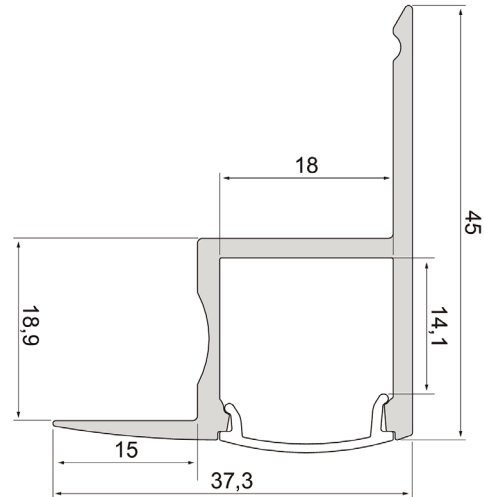

Ceiling

Designed for suspended ceilings, the Ceiling aluminium profile can be mounted at the ceiling line or used to frame areas with light. Use Airam's 12 V or 24 V LED strips with the profiles. LED strips and ballasts must be ordered separately.

- Anodised aluminium body, transparent or opal UV-protected polycarbonate diffuser.
- IP20.
- The profile is available in 1 m and 2 m lengths and with a clear or opal diffuser.
- Custom-made profile lengths (max. 6 m) are available on a project-specific basis.
- Check the compatibility table for our LED strips and profiles.

By order

Ceiling

NO.	CODE	
4222757	L2ALZA	Profile 1m AL PCC Ceiling
4222758	L2ALZB	Profile 1m AL PCO Ceiling
4222759	L2ALZC	Profile 2m AL PCC Ceiling
4222760	L2ALZD	Profile 2m AL PCO Ceiling