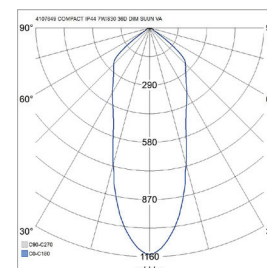

By order, • in stock, * new product

Compact Tilt

NO.	CODE		W	LM
• 4107625	A1CODC	IP44 5W/830 36D DIM ACC WH	5	400
• 4107640	A1CODO	IP44 5W/840 36D DIM ACC WH	5	400
• 4107649	A1CODE	IP44 7W/830 36D DIM ACC WH	7	600
• 4107651	A1CODF	IP44 7W/840 36D DIM ACC WH	7	600
• 4146695	A1CODM	IP44 5W/830 36D DIM ACC BK	5	400
• 4146696	A1CODN	IP44 5W/840 36D DIM ACC BK	5	400
• 4146697	A1CODO	IP44 7W/830 36D DIM ACC BK	7	600
• 4146698	A1CODP	IP44 7W/840 36D DIM ACC BK	7	600
• 4126272	A1CODG	IP44 5W/830 36D DIM ACC SAT	5	400
• 4126273	A1CODH	IP44 5W/840 36D DIM ACC SAT	5	400
• 4126274	A1CODI	IP44 7W/830 36D DIM ACC SAT	7	600
• 4126275	A1CODJ	IP44 7W/840 36D DIM ACC SAT	7	600

Compact Tilt Dali

NO.	CODE		W	LM
	A1CODC-DALI	IP44 5W/830 36D DA2 ACC WH	5	400
	A1CODO-DALI	IP44 5W/840 36D DA2 ACC WH	5	400
	A1CODE-DALI	IP44 7W/830 36D DA2 ACC WH	7	600
	A1CODF-DALI	IP44 7W/840 36D DA2 ACC WH	7	600
*	A1CODM-DALI	IP44 5W/830 36D DA2 ACC BK	5	400

*	A1CODN-DALI	IP44 5W/840 36D DA2 ACC BK	5	400
*	A1CODO-DALI	IP44 7W/830 36D DA2 ACC BK	7	600
*	A1CODP-DALI	IP44 7W/840 36D DA2 ACC BK	7	600
	A1CODG-DALI	IP44 5W/830 36D DA2 ACC SAT	5	400
	A1CODH-DALI	IP44 5W/840 36D DA2 ACC SAT	5	400
	A1CODI-DALI	IP44 7W/830 36D DA2 ACC SAT	7	600
	A1CODJ-DALI	IP44 7W/840 36D DA2 ACC SAT	7	600

Compact Tilt Casambi

NO.	CODE		W	LM
	A1CODC-CA	IP44 5W/830 36D CA ACC WH	5	400
	A1CODO-CA	IP44 5W/840 36D CA ACC WH	5	400
	A1CODE-CA	IP44 7W/830 36D CA ACC WH	7	600
	A1CODF-CA	IP44 7W/840 36D CA ACC WH	7	600
*	A1CODM-CA	IP44 5W/830 36D CA ACC BK	5	400
*	A1CODN-CA	IP44 5W/840 36D CA ACC BK	5	400
*	A1CODO-CA	IP44 7W/830 36D CA ACC BK	7	600
*	A1CODP-CA	IP44 7W/840 36D CA ACC BK	7	600
	A1CODG-CA	IP44 5W/830 36D CA ACC SAT	5	400
	A1CODH-CA	IP44 5W/840 36D CA ACC SAT	5	400
	A1CODI-CA	IP44 7W/830 36D CA ACC SAT	7	600
	A1CODJ-CA	IP44 7W/840 36D CA ACC SAT	7	600