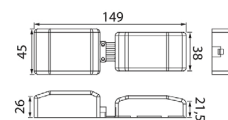

- Die-cast aluminium housing and acrylic diffuser.
- White, powder-coated RAL9010, black powder-coated RAL 9005 and satin nickel.
- Protection class II.
- Recessed mounting on a ceiling. Cut out in 5W models Ø 68–70 mm and in 7W models Ø 75–80 mm.
- Linkable, max 3 x 1,5 mm², Dali-2-models 5 x 2,5 mm².
- Installation height 2–6 m.
- Beam angle 36°.
- Colour temperatures 3,000 K and 4,000 K.
- MacAdam 3 SDCM.
- IP20/IP44.
- IK02.
- Integrated LED 5 W / 400 lm, 7 W / 600 lm.
- Dimming: rising- and trailing-edge control, Dali-2 with push-button control (230 V) and Casambi.
- Ambient temperature range 0 ... 25 °C.
- Rated life time L70 90,000 h (Ta25°C).
- Rated life time L80 60,000 h (Ta25°C).

Compact Tilt 5W

Compact Tilt 7W

By order, • in stock, * new product

Compact Tilt

NO.	CODE		W	LM
• 4107625	A1CODC	IP44 5W/830 36D DIM ACC WH	5	400
• 4107640	A1CODO	IP44 5W/840 36D DIM ACC WH	5	400
• 4107649	A1CODE	IP44 7W/830 36D DIM ACC WH	7	600
• 4107651	A1CODF	IP44 7W/840 36D DIM ACC WH	7	600
• 4146695	A1CODM	IP44 5W/830 36D DIM ACC BK	5	400
• 4146696	A1CODN	IP44 5W/840 36D DIM ACC BK	5	400
• 4146697	A1CODO	IP44 7W/830 36D DIM ACC BK	7	600
• 4146698	A1CODP	IP44 7W/840 36D DIM ACC BK	7	600
• 4126272	A1CODG	IP44 5W/830 36D DIM ACC SAT	5	400
• 4126273	A1CODH	IP44 5W/840 36D DIM ACC SAT	5	400
• 4126274	A1CODI	IP44 7W/830 36D DIM ACC SAT	7	600
• 4126275	A1CODJ	IP44 7W/840 36D DIM ACC SAT	7	600