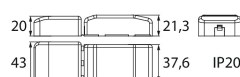

Compact Tilt 5W