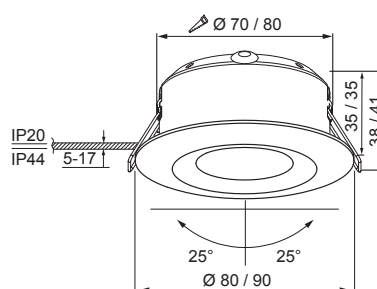

- Die-cast aluminium housing and acrylic diffuser.
- White, powder-coated RAL9010, black powder-coated RAL 9005 and satin nickel.
- Protection class II.
- Recessed mounting on a ceiling. Cut out in 5W models Ø 68–70 mm and in 7W models Ø 75–80 mm.
- Linkable, max 3 x 1,5 mm², Dali-2-models 5 x 2,5 mm².
- Installation height 2–6 m.
- Beam angle 36°.
- Colour temperatures 3,000 K and 4,000 K.
- MacAdam 3 SDCM.
- IP20/IP44.
- IK02.
- Integrated LED 5 W / 400 lm, 7 W / 600 lm.
- Dimming: rising- and trailing-edge control, Dali-2 with push-button control (230 V) and Casambi.
- Ambient temperature range 0 ... 25 °C.
- Rated life time L70 90,000 h (Ta25°C).
- Rated life time L80 60,000 h (Ta25°C).

Compact Tilt 5W

Compact Tilt 7W

By order, • in stock, * new product

Compact Tilt

NO.	CODE		W	LM
• 4107625	A1CODC	IP44 5W/830 36D DIM ACC WH	5	400
• 4107640	A1CODO	IP44 5W/840 36D DIM ACC WH	5	400
• 4107649	A1CODE	IP44 7W/830 36D DIM ACC WH	7	600
• 4107651	A1CODF	IP44 7W/840 36D DIM ACC WH	7	600
• 4146695	A1CODM	IP44 5W/830 36D DIM ACC BK	5	400
• 4146696	A1CODN	IP44 5W/840 36D DIM ACC BK	5	400
• 4146697	A1CODO	IP44 7W/830 36D DIM ACC BK	7	600
• 4146698	A1CODP	IP44 7W/840 36D DIM ACC BK	7	600
• 4126272	A1CODG	IP44 5W/830 36D DIM ACC SAT	5	400
• 4126273	A1CODH	IP44 5W/840 36D DIM ACC SAT	5	400
• 4126274	A1CODI	IP44 7W/830 36D DIM ACC SAT	7	600
• 4126275	A1CODJ	IP44 7W/840 36D DIM ACC SAT	7	600