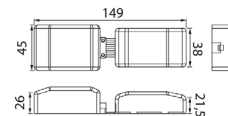

- Die-cast aluminium housing and acrylic diffuser.
- White, powder-coated RAL9010, black powder-coated RAL 9005 and satin nickel.
- Protection class II.
- Recessed mounting on a ceiling. Cut out in 5W models Ø 68–70 mm and in 7W models Ø 75–80 mm.
- Linkable, max 3 x 1,5 mm², Dali-2-models 5 x 2,5 mm².
- Installation height 2–6 m.
- Beam angle 36°.
- Colour temperatures 3,000 K and 4,000 K.
- MacAdam 3 SDCM.
- IP20/IP44.
- IK02.
- Integrated LED 5 W / 400 lm, 7 W / 600 lm.
- Dimming: rising- and trailing-edge control, Dali-2 with push-button control (230 V), Casambi and Zigbee.
- Ambient temperature range 0 ... 25 °C.
- Rated life time L70 90,000 h (Ta25°C).
- Rated life time L80 60,000 h (Ta25°C).

Compact Tilt 5W

Compact Tilt 7W

By order, • in stock

Compact Tilt

NO.	CODE		W	LM
• 4107625	A1CODC	IP44 5W/830 36D DIM ACC WH	5	400
• 4107640	A1CODO	IP44 5W/840 36D DIM ACC WH	5	400
• 4107649	A1CODE	IP44 7W/830 36D DIM ACC WH	7	600
• 4107651	A1CODF	IP44 7W/840 36D DIM ACC WH	7	600
• 4146695	A1CODM	IP44 5W/830 36D DIM ACC BK	5	400
• 4146696	A1CODN	IP44 5W/840 36D DIM ACC BK	5	400
• 4146697	A1CODO	IP44 7W/830 36D DIM ACC BK	7	600
• 4146698	A1CODP	IP44 7W/840 36D DIM ACC BK	7	600
• 4126272	A1CODG	IP44 5W/830 36D DIM ACC SAT	5	400
• 4126273	A1CODH	IP44 5W/840 36D DIM ACC SAT	5	400
• 4126274	A1CODI	IP44 7W/830 36D DIM ACC SAT	7	600
• 4126275	A1CODJ	IP44 7W/840 36D DIM ACC SAT	7	600