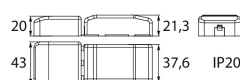

Compact Tilt 5W