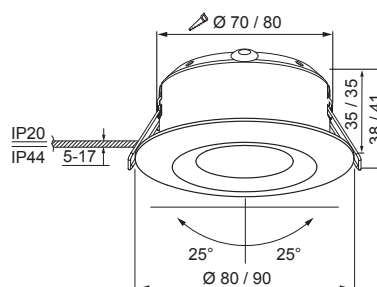

- Die-cast aluminium housing and acrylic diffuser.
- White, powder-coated RAL9010, black powder-coated RAL 9005 and satin nickel.
- Protection class II.
- Recessed mounting on a ceiling. Cut out in 5W models Ø 68–70 mm and in 7W models Ø 75–80 mm.
- Linkable, max 3 x 1,5 mm², Dali-2-models 5 x 2,5 mm².
- Installation height 2–6 m.
- Beam angle 36°.
- Colour temperatures 3,000 K and 4,000 K.
- MacAdam 3 SDCM.
- IP20/IP44.
- IK02.
- Integrated LED 5 W / 400 lm, 7 W / 600 lm.
- Dimming: rising- and trailing-edge control, Dali-2 with push-button control (230 V), Casambi and Zigbee.
- Ambient temperature range 0 ... 25 °C.
- Rated life time L70 90,000 h (Ta25°C).
- Rated life time L80 60,000 h (Ta25°C).

Compact Tilt 5W

Compact Tilt 7W

By order, • in stock

Compact Tilt

NO.	CODE		W	LM
• 4107625	A1CODC	IP44 5W/830 36D DIM ACC WH	5	400
• 4107640	A1CODO	IP44 5W/840 36D DIM ACC WH	5	400
• 4107649	A1CODE	IP44 7W/830 36D DIM ACC WH	7	600
• 4107651	A1CODF	IP44 7W/840 36D DIM ACC WH	7	600
• 4146695	A1CODM	IP44 5W/830 36D DIM ACC BK	5	400
• 4146696	A1CODN	IP44 5W/840 36D DIM ACC BK	5	400
• 4146697	A1CODO	IP44 7W/830 36D DIM ACC BK	7	600
• 4146698	A1CODP	IP44 7W/840 36D DIM ACC BK	7	600
• 4126272	A1CODG	IP44 5W/830 36D DIM ACC SAT	5	400
• 4126273	A1CODH	IP44 5W/840 36D DIM ACC SAT	5	400
• 4126274	A1CODI	IP44 7W/830 36D DIM ACC SAT	7	600
• 4126275	A1CODJ	IP44 7W/840 36D DIM ACC SAT	7	600