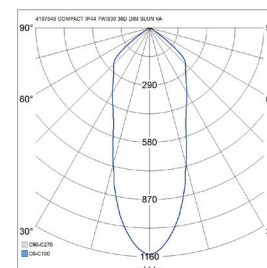

By order, • in stock

Compact Tilt

NO.	CODE		W	LM
• 4107625	A1CODC	IP44 5W/830 36D DIM ACC WH	5	400
• 4107640	A1CODO	IP44 5W/840 36D DIM ACC WH	5	400
• 4107649	A1CODE	IP44 7W/830 36D DIM ACC WH	7	600
• 4107651	A1CODF	IP44 7W/840 36D DIM ACC WH	7	600
• 4146695	A1CODM	IP44 5W/830 36D DIM ACC BK	5	400
• 4146696	A1CODN	IP44 5W/840 36D DIM ACC BK	5	400
• 4146697	A1CODO	IP44 7W/830 36D DIM ACC BK	7	600
• 4146698	A1CODP	IP44 7W/840 36D DIM ACC BK	7	600
• 4126272	A1CODG	IP44 5W/830 36D DIM ACC SAT	5	400
• 4126273	A1CODH	IP44 5W/840 36D DIM ACC SAT	5	400
• 4126274	A1CODI	IP44 7W/830 36D DIM ACC SAT	7	600
• 4126275	A1CODJ	IP44 7W/840 36D DIM ACC SAT	7	600

Compact Tilt Dali

NO.	CODE		W	LM
	A1CODC-DALI	IP44 5W/830 36D DA2 ACC WH	5	400
	A1CODO-DALI	IP44 5W/840 36D DA2 ACC WH	5	400
	A1CODE-DALI	IP44 7W/830 36D DA2 ACC WH	7	600
	A1CODF-DALI	IP44 7W/840 36D DA2 ACC WH	7	600
	A1CODM-DALI	IP44 5W/830 36D DA2 ACC BK	5	400

A1CODN-DALI	IP44 5W/840 36D DA2 ACC BK	5	400
A1CODO-DALI	IP44 7W/830 36D DA2 ACC BK	7	600
A1CODP-DALI	IP44 7W/840 36D DA2 ACC BK	7	600
A1CODG-DALI	IP44 5W/830 36D DA2 ACC SAT	5	400
A1CODH-DALI	IP44 5W/840 36D DA2 ACC SAT	5	400
A1CODI-DALI	IP44 7W/830 36D DA2 ACC SAT	7	600
A1CODJ-DALI	IP44 7W/840 36D DA2 ACC SAT	7	600

Compact Tilt Casambi

NO.	CODE		W	LM
	A1CODC-CA	IP44 5W/830 36D CA ACC WH	5	400
	A1CODO-CA	IP44 5W/840 36D CA ACC WH	5	400
	A1CODE-CA	IP44 7W/830 36D CA ACC WH	7	600
	A1CODF-CA	IP44 7W/840 36D CA ACC WH	7	600
	A1CODM-CA	IP44 5W/830 36D CA ACC BK	5	400
	A1CODN-CA	IP44 5W/840 36D CA ACC BK	5	400
	A1CODO-CA	IP44 7W/830 36D CA ACC BK	7	600
	A1CODP-CA	IP44 7W/840 36D CA ACC BK	7	600
	A1CODG-CA	IP44 5W/830 36D CA ACC SAT	5	400
	A1CODH-CA	IP44 5W/840 36D CA ACC SAT	5	400
	A1CODI-CA	IP44 7W/830 36D CA ACC SAT	7	600
	A1CODJ-CA	IP44 7W/840 36D CA ACC SAT	7	600