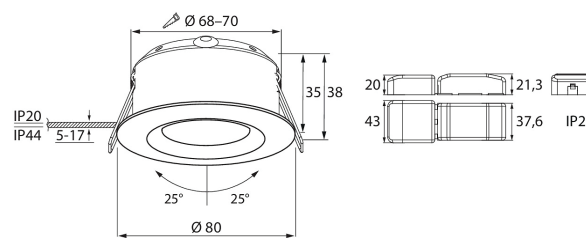

- Die-cast aluminium housing and acrylic diffuser.
- White, powder-coated RAL9010, black powder-coated RAL 9005 and satin nickel.
- Protection class II.
- Recessed mounting on a ceiling. Cut out in 5W models Ø 68–70 mm and in 7W models Ø 75–80 mm.
- Linkable, max 3 x 1,5 mm², Dali-2-models 5 x 2,5 mm².
- Installation height 2–6 m.
- Beam angle 36°.
- Colour temperatures 3,000 K and 4,000 K.
- MacAdam 3 SDCM.
- IP20/IP44.
- IK02.
- Integrated LED 5 W / 400 lm, 7 W / 600 lm.
- Dimming: rising- and trailing-edge control, Dali-2 with push-button control (230 V) and Casambi.
- Ambient temperature range 0 ... 25 °C.
- Rated life time L70 90,000 h (Ta25°C).
- Rated life time L80 60,000 h (Ta25°C).

Compact Tilt 5W

Compact Tilt 7W

By order, • in stock

Compact Tilt Dim

NO.	CODE		W	LM
• 4107625	A1CODC	IP44 5W/830 36D DIM ACC WH	5	400
• 4107640	A1Codd	IP44 5W/840 36D DIM ACC WH	5	400
• 4107649	A1CODE	IP44 7W/830 36D DIM ACC WH	7	600
• 4107651	A1CODF	IP44 7W/840 36D DIM ACC WH	7	600
• 4146695	A1CODM	IP44 5W/830 36D DIM ACC BK	5	400
• 4146696	A1CODN	IP44 5W/840 36D DIM ACC BK	5	400
• 4146697	A1CODO	IP44 7W/830 36D DIM ACC BK	7	600
• 4146698	A1CODP	IP44 7W/840 36D DIM ACC BK	7	600
• 4126272	A1CODG	IP44 5W/830 36D DIM ACC SAT	5	400
• 4126273	A1CODH	IP44 5W/840 36D DIM ACC SAT	5	400
• 4126274	A1CODI	IP44 7W/830 36D DIM ACC SAT	7	600
• 4126275	A1CODJ	IP44 7W/840 36D DIM ACC SAT	7	600