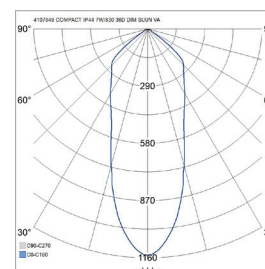

- Die-cast aluminium housing and acrylic diffuser.
- White, powder-coated RAL9010, black powder-coated RAL 9005 and satin nickel.
- Protection class II.
- Recessed mounting on a ceiling. Cut out in 5W models Ø 68–70 mm and in 7W models Ø 75–80 mm.
- Linkable, max 3 x 1,5 mm², Dali-2-models 5 x 2,5 mm².
- Installation height 2–6 m.
- Beam angle 36°.
- Colour temperatures 3,000 K and 4,000 K.
- MacAdam 3 SDCM.
- IP20/IP44.
- IK02.
- Integrated LED 5 W / 400 lm, 7 W / 600 lm.
- Dimming: rising- and trailing-edge control, Dali-2 with push-button control (230 V) and Casambi.
- Ambient temperature range 0 ... 25 °C.
- Rated life time L70 90,000 h (Ta25°C).
- Rated life time L80 60,000 h (Ta25°C).

Compact Tilt 5W

Compact Tilt 7W

By order, • in stock

Compact Tilt Dim

NO.	CODE		W	LM
• 4107625	A1CODC	IP44 5W/830 36D DIM ACC WH	5	400
• 4107640	A1Codd	IP44 5W/840 36D DIM ACC WH	5	400
• 4107649	A1CODE	IP44 7W/830 36D DIM ACC WH	7	600
• 4107651	A1CODF	IP44 7W/840 36D DIM ACC WH	7	600
• 4146695	A1CODM	IP44 5W/830 36D DIM ACC BK	5	400
• 4146696	A1CODN	IP44 5W/840 36D DIM ACC BK	5	400
• 4146697	A1CODO	IP44 7W/830 36D DIM ACC BK	7	600
• 4146698	A1CODP	IP44 7W/840 36D DIM ACC BK	7	600
• 4126272	A1CODG	IP44 5W/830 36D DIM ACC SAT	5	400
• 4126273	A1CODH	IP44 5W/840 36D DIM ACC SAT	5	400
• 4126274	A1CODI	IP44 7W/830 36D DIM ACC SAT	7	600
• 4126275	A1CODJ	IP44 7W/840 36D DIM ACC SAT	7	600