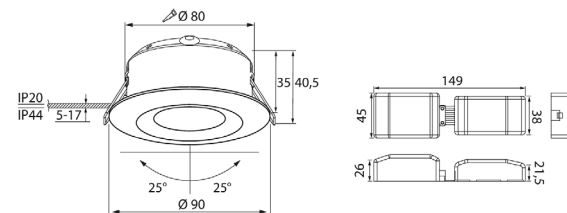

- Die-cast aluminium housing and acrylic diffuser.
- White, powder-coated RAL9010, black powder-coated RAL 9005 and satin nickel.
- Protection class II.
- Recessed mounting on a ceiling. Cut out in 5W models Ø 68–70 mm and in 7W models Ø 75–80 mm.
- Linkable, max 3 x 1,5 mm², Dali-2-models 5 x 2,5 mm².
- Installation height 2–6 m.
- Beam angle 36°.
- Colour temperatures 3,000 K and 4,000 K.
- MacAdam 3 SDCM.
- IP20/IP44.
- IK02.
- Integrated LED 5 W / 400 lm, 7 W / 600 lm.
- Dimming: rising- and trailing-edge control, Dali-2 with push-button control (230 V) and Casambi.
- Ambient temperature range 0 ... 25 °C.
- Rated life time L70 90,000 h (Ta25°C).
- Rated life time L80 60,000 h (Ta25°C).

Compact Tilt 5W

Compact Tilt 7W

By order, • in stock

Compact Tilt Dim

NO.	CODE		W	LM
• 4107625	A1CODC	IP44 5W/830 36D DIM ACC WH	5	400
• 4107640	A1Codd	IP44 5W/840 36D DIM ACC WH	5	400
• 4107649	A1CODE	IP44 7W/830 36D DIM ACC WH	7	600
• 4107651	A1CODF	IP44 7W/840 36D DIM ACC WH	7	600
• 4146695	A1CODM	IP44 5W/830 36D DIM ACC BK	5	400
• 4146696	A1CODN	IP44 5W/840 36D DIM ACC BK	5	400
• 4146697	A1CODO	IP44 7W/830 36D DIM ACC BK	7	600
• 4146698	A1CODP	IP44 7W/840 36D DIM ACC BK	7	600
• 4126272	A1CODG	IP44 5W/830 36D DIM ACC SAT	5	400
• 4126273	A1CODH	IP44 5W/840 36D DIM ACC SAT	5	400
• 4126274	A1CODI	IP44 7W/830 36D DIM ACC SAT	7	600
• 4126275	A1CODJ	IP44 7W/840 36D DIM ACC SAT	7	600