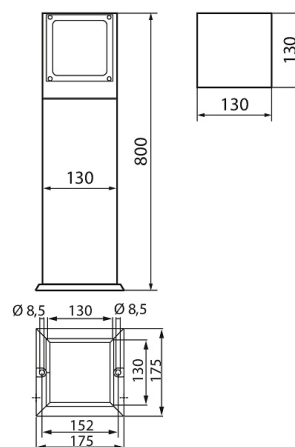

DM4 Stelo

Stylistically, this bollard luminaire for outdoor use is an excellent match with the wall-mounted DM4 luminaires. The DM4 Stelo bollard luminaire reflects light in four directions. Available with an integrated LED and an E27 base. High-quality surface treatment: the aluminium housing is coated with polyester paint that is resistant to corrosion and UV radiation, the screws are made of stainless steel. Installation with a separate mounting base (ground mounting tube MTS-2N 4146704).

- Aluminium housing and frosted glass diffuser (GLFR).
- Anthracite, silver, black and white.
- Protection class I.
- Screw couplers, 3 x 2.5 mm², one cable inlet.
- Linkable using separate mini junction box 1602606.
- Fixed LED: 18 W / 800 lm
- Fixed LED colour temperatures: 3,000 K and 4,000 K. CRI > 80 / Ra > 80.
- In E27 models LED lamp max. 11 W, not included.
- Recommended lamps: Airam Frost LED lamps.
- MacAdam 3 SDCM.
- IP65.
- IK05.
- On/Off.
- Ambient temperature range -25 ... 25 °C, in line with the recommendations for the lamp on E27 base models.
- Rated lifetime L70 100,000 h (Ta 25 °C).
- Power source lifespan 100,000 h.
- AN = anthracite, SI = silver, BK = black, WH = white, GL = glass, FR = frosted diffuser.
- 300 and 500 mm-high models available on a project-specific basis. A cover sheet that can be used to cover one or more of the luminaire's four openings is available as an accessory. A root mounting kit is also an available accessory.