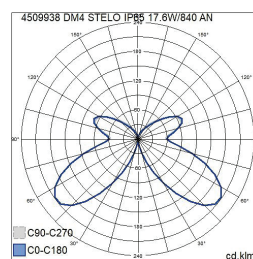

DM4 Stelo

Stylistically, this bollard luminaire for outdoor use is an excellent match with the wall-mounted DM4 luminaires. The DM4 Stelo bollard luminaire reflects light in four directions. Available with an integrated LED and an E27 base. High-quality surface treatment: the aluminium housing is coated with polyester paint that is resistant to corrosion and UV radiation, the screws are made of stainless steel. Installation with a separate mounting base (ground mounting tube MTS-2N 4146704).

- Aluminium housing and frosted glass diffuser (GLFR).
- Anthracite, silver, black and white.
- Protection class I.
- Screw couplers, 3 x 2.5 mm², one cable inlet.
- Linkable using separate mini junction box 1602606.
- Fixed LED: 18 W / 800 lm
- Fixed LED colour temperatures: 3,000 K and 4,000 K. CRI > 80 / Ra > 80.
- In E27 models LED lamp max. 11 W, not included.
- Recommended lamps: Airam Frost LED lamps.
- MacAdam 3 SDCM.
- IP65.
- IK05.
- On/Off.
- Ambient temperature range -25 ... 25 °C, in line with the recommendations for the lamp on E27 base models.
- Rated lifetime L70 100,000 h (Ta 25 °C).
- Power source lifespan 100,000 h.
- AN = anthracite, SI = silver, BK = black, WH = white, GL = glass, FR = frosted diffuser.
- 300 and 500 mm-high models available on a project-specific basis. A cover sheet that can be used to cover one or more of the luminaire's four openings is available as an accessory. A root mounting kit is also an available accessory.

By order

DM4 Stelo led 830

NO.	CODE	W	LM
4509934	B5DMCH IP65 IK05 18W/830 GLFR AN H800	18	800
4509933	B5DMCG IP65 IK05 18W/830 GLFR SI H800	18	800
4509931	B5DMCF IP65 IK05 18W/830 GLFR BK H800	18	800
4509929	B5DMCE IP65 IK05 18W/830 GLFR WH H800	18	800