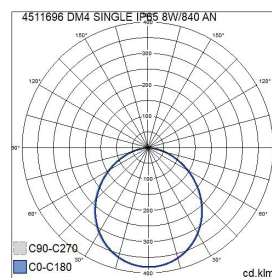

- Aluminium housing and transparent glass diffuser.
- Anthracite, silver, black and white.
- Protection class I.
- Surface mounting.
- Not linkable, 3 x 2.5 mm².
- Installation height 0.5–4 m.
- Integrated LED 8–16 W, 805–1,680 lm.
- Colour temperatures 3,000 K and 4,000. CRI >80 / Ra > 80.
- IP65.
- IK05.
- On/off.
- Ambient temperature range -25 ... 25 °C
- Rated lifetime L70 50,000 h (Ta25°C).
- Power source service life 50,000 h.
- AN = anthracite, SI = silver, BK = black, WH = white.