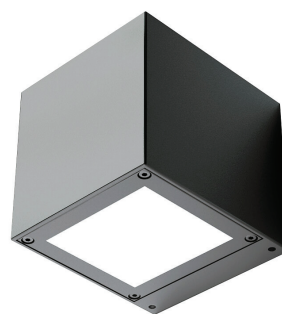

DM4

The modern and clean-lined DM4 is suitable for indoor and outdoor use in single-family homes, for example. It comes with an integrated LED. High-quality surface treatment, stainless steel screws. Read more about the matching DM4 Stelo bollard luminaires.

- Aluminium housing and transparent glass diffuser.
- Anthracite, silver, black and white.
- Protection class I.
- Surface mounting.
- Not linkable, 3 x 2.5 mm².
- Installation height 0.5–4 m.
- Integrated LED 8–16 W, 805–1,680 lm.
- Colour temperatures 3,000 K and 4,000. CRI >80 / Ra > 80.
- IP65.
- IK05.
- On/off.
- Ambient temperature range -25 ... 25 °C
- Rated lifetime L70 50,000 h (Ta25°C).
- Power source service life 50,000 h.
- AN = anthracite, SI = silver, BK = black, WH = white.