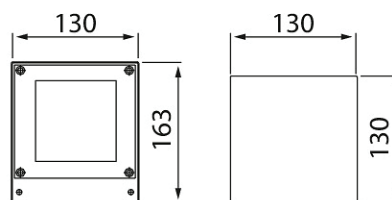

- Aluminium housing and transparent glass diffuser.
- Anthracite, silver, black and white.
- Protection class I.
- Surface mounting.
- Not linkable, 3 x 2.5 mm².
- Installation height 0.5–4 m.
- Integrated LED 8–16 W, 805–1,680 lm.
- Colour temperatures 3,000 K and 4,000. CRI >80 / Ra > 80.
- IP65.
- IK05.
- On/off.
- Ambient temperature range -25 ... 25 °C
- Rated lifetime L70 50,000 h (Ta25°C).
- Power source service life 50,000 h.
- AN = anthracite, SI = silver, BK = black, WH = white.