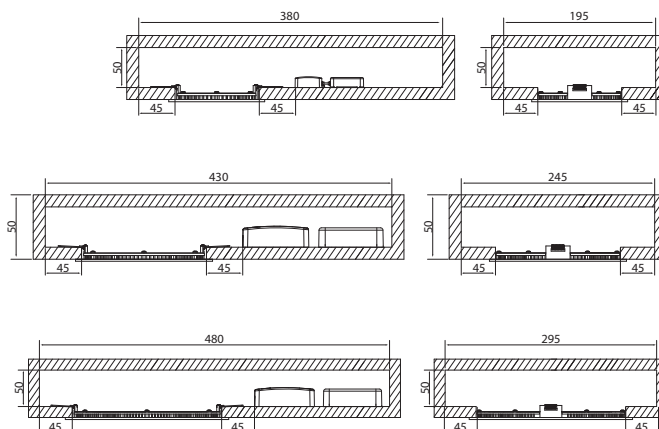

Flat R Duo

The Flat R Duo downlight with changeable colour temperature can be mounted in a low ceiling structure. Made of high-quality materials and with a good looking finish, this luminaire is versatile as a general luminaire for the home. While IP44 rated, this luminaire is also particularly suitable for bathrooms and other wet spaces. The luminaire has a matt body in structured aluminum and a diffuser in opal acrylic. All models are dimmable. The luminaire can also be linked.

- Aluminium body and opal acrylic diffuser.
- White, RAL9003.
- Protection class II.
- Recessed mounting on a ceiling.
- Linkable, max 3 x 2,5 mm².
- Colour temperature: 3,000/4,000 K, adjustable on the luminaire. CRI > 80 / Ra > 80.
- MacAdam 6 SDCM.
- IP20/IP44.
- IK03.
- Fixed LED 8 W / 500 lm, 12 W / 1000 lm, 18 W / 1500 lm.
- Dimming: rising- and trailing-edge control, Dali-2 with push-button control (230 V) and Casambi.
- Ambient temperature range 0 ... 25 °C.
- Rated lifetime L70 50 000 h (Ta25°C).
- Power source lifetime 50,000 h.

By order, • in stock

Flat R Duo Dim

NO.	CODE	W	LM
• 4146518	A2FDUA 120 IP44 8W 830/840 DIM WH	8	500
• 4146519	A2FDUB 175 IP44 12W 830/840 DIM WH	12	1000
• 4146520	A2FDUC 225 IP44 18W 830/840 DIM WH	18	1500

Flat R Duo Dali

NO.	CODE	W	LM
	A2FDUA-DALI 120 IP44 8W 830/840 DA2 WH	8	500
	A2FDUB-DALI 175 IP44 12W 830/840 DA2 WH	12	1000
	A2FDUC-DALI 225 IP44 18W 830/840 DA2 WH	18	1500

Flat R Duo Casambi

NO.	CODE	W	LM
	A2FDUA-CA 120 IP44 8W 830/840 CA WH	8	500
	A2FDUB-CA 175 IP44 12W 830/840 CA WH	12	1000
	A2FDUC-CA 225 IP44 18W 830/840 CA WH	18	1500