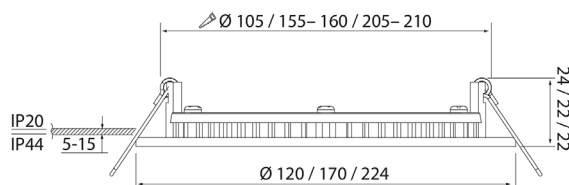

# Flat R Duo

The Flat R Duo downlight with changeable colour temperature can be mounted in a low ceiling structure. Made of high-quality materials and with a good looking finish, this luminaire is versatile as a general luminaire for the home. While IP44 rated, this luminaire is also particularly suitable for bathrooms and other wet spaces. The luminaire has a matt body in structured aluminum and a diffuser in opal acrylic. All models are dimmable. The luminaire can also be linked.

- Aluminium body and opal acrylic diffuser.
- White, RAL9003.
- Protection class II.
- Recessed mounting on a ceiling.
- Linkable, max 3 x 2,5 mm<sup>2</sup>.
- Colour temperature: 3,000/4,000 K, adjustable on the luminaire. CRI > 80 / Ra > 80.
- MacAdam 6 SDCM.
- IP20/IP44.
- IK03.
- Fixed LED 8 W / 500 lm, 12 W / 1000 lm, 18 W / 1500 lm.
- Dimming: rising- and trailing-edge control, Dali-2 with push-button control (230 V) and Casambi.
- Ambient temperature range 0 ... 25 °C.
- Rated lifetime L70 50 000 h (Ta25°C).
- Power source lifetime 50,000 h.