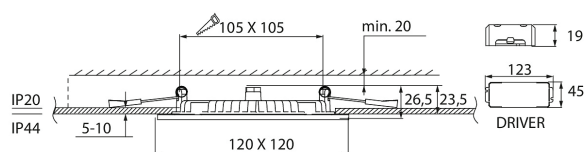

- Aluminium body and polycarbonate diffuser.
- White, RAL9003.
- Protection class II.
- Recessed mounting on a ceiling.
- Linkable, max 3 x 2,5 mm<sup>2</sup>, Dali-2-models 5 x 2,5 mm<sup>2</sup>.
- Colour temperatures 3,000 K and 4,000 K.  
CRI > 80 / Ra > 80.
- MacAdam 4 SDCM.
- IP20/IP44.
- Fixed LED 9 W / 500 lm, 12 W / 900 lm, 15 W / 1,300 lm.
- Dimming: trailing-edge control, Dali-2 with push-button control (230 V) and Casambi.
- Ambient temperature range 0 ... 25 °C.
- Rated lifetime L70 50 000 h (Ta25°C).
- Power source lifetime 50,000 h.

### Flat Sq Dim

| NO.       | CODE   |                             | W  | LM   |
|-----------|--------|-----------------------------|----|------|
| • 4297885 | A2FLGG | 120 IP44 9W/830 DIM PCO WH  | 9  | 500  |
| • 4297886 | A2FLGH | 120 IP44 9W/840 DIM PCO WH  | 9  | 500  |
| • 4297887 | A2FLGI | 175 IP44 12W/830 DIM PCO WH | 12 | 900  |
| • 4297888 | A2FLGJ | 175 IP44 12W/840 DIM PCO WH | 12 | 900  |
| • 4297889 | A2FLGK | 225 IP44 15W/830 DIM PCO WH | 15 | 1300 |
| • 4297890 | A2FLGL | 225 IP44 15W/840 DIM PCO WH | 15 | 1300 |