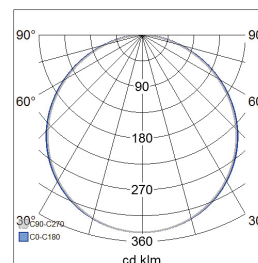

- Aluminium body and polycarbonate diffuser.
- White, RAL9003.
- Protection class II.
- Recessed mounting on a ceiling.
- Linkable, max 3 x 2,5 mm<sup>2</sup>, Dali-2-models 5 x 2,5 mm<sup>2</sup>.
- Colour temperatures 3,000 K and 4,000 K.  
CRI > 80 / Ra > 80.
- MacAdam 4 SDCM.
- IP20/IP44.
- Fixed LED 9 W / 500 lm, 12 W / 900 lm, 15 W / 1,300 lm.
- Dimming: trailing-edge control, Dali-2 with push-button control (230 V) and Casambi.
- Ambient temperature range 0 ... 25 °C.
- Rated lifetime L70 50 000 h (Ta25°C).
- Power source lifetime 50,000 h.