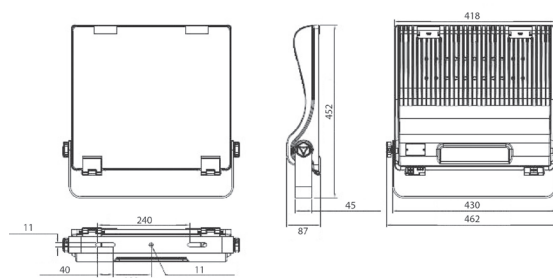

- Pressure-cast aluminium body and hardened glass diffuser.
- Turning radius: +/-90 degrees.
- Grey, RAL 9006.
- Protection class I.
- Mounting on a wall or a beam, mounting on a 60 mm straight pole with a special fixture. The adapter does not include the M10X25 bolts for pole mounting.
- Not linkable, 3 x 1.5 mm². Dali-2-model 5 x 1,5 mm².
- Wind catchment area 40–80 W 0.1 m² / 100–150 W 0.14 m² / 180–240 W 0.2 m².
- Colour temperature 4,000 K. CRI > 70 / Ra > 70.
- MacAdam 5 SDCM.
- IP66.
- IK08.
- Fixed LED 40 W / 5,400 lm, 80 W / 10,800 lm, 150 W / 20,200 lm, 200 W / 27,000 lm.
- On/off 40–200 W, Dali-2 and Casambi 200 W.
- Ambient temperature range -30 ... 25 °C.
- Rated lifetime L70 100 000 h (Ta35°C).
- Rated lifetime L80 60 000 h (Ta25°C).
- Surge protection 10 kV.
- Ventilation to prevent frost.
- Available with project-specific connecting wires.

By order, • In stock

Flood Asym

NO.	CODE		W	LM
• 4513135	A5VAHB	IP66 IK08 40W/740 Asym GLC GR	40	5400
• 4513137	A5VAHD	IP66 IK08 80W/740 Asym GLC GR	80	10800
• 4513139	A5VAHF	IP66 IK08 150W/740 Asym GLC GR	150	20200
• 4513141	A5VAHH	IP66 IK08 200W/740 Asym GLC GR	200	27000

Flood Dali asym

NO.	CODE		W	LM
	A5VAHH-DALI	IP66 IK08 200W/740 Asym DA2 GLC GR	200	27000

Flood Casambi asym

NO.	CODE		W	LM
	A5VAHH-CA	IP66 IK08 200W/740 Asym CA GLC GR	200	27000