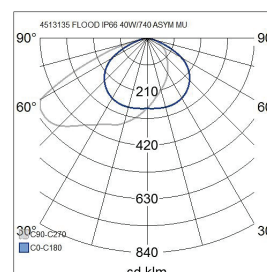

- Pressure-cast aluminium body and hardened glass diffuser.
- Turning radius: +/-90 degrees.
- Grey, RAL 9006.
- Protection class I.
- Mounting on a wall or a beam, mounting on a 60 mm straight pole with a special fixture. The adapter does not include the M10X25 bolts for pole mounting.
- Not linkable, 3 x 1.5 mm². Dali-2-model 5 x 1,5 mm².
- Wind catchment area 40–80 W 0.1 m² / 100–150 W 0.14 m² / 180–240 W 0.2 m².
- Colour temperature 4,000 K. CRI > 70 / Ra > 70.
- MacAdam 5 SDCM.
- IP66.
- IK08.
- Fixed LED 40 W / 5,400 lm, 80 W / 10,800 lm, 150 W / 20,200 lm, 200 W / 27,000 lm.
- On/off 40–200 W, Dali-2 and Casambi 200 W.
- Ambient temperature range -30 ... 25 °C.
- Rated lifetime L70 100 000 h (Ta35°C).
- Rated lifetime L80 60 000 h (Ta25°C).
- Surge protection 10 kV.
- Ventilation to prevent frost.
- Available with project-specific connecting wires.

By order, • In stock

Flood Asym

NO.	CODE		W	LM
• 4513135	A5VAHB	IP66 IK08 40W/740 Asym GLC GR	40	5400
• 4513137	A5VAHD	IP66 IK08 80W/740 Asym GLC GR	80	10800
• 4513139	A5VAHF	IP66 IK08 150W/740 Asym GLC GR	150	20200
• 4513141	A5VAHH	IP66 IK08 200W/740 Asym GLC GR	200	27000

Flood Dali asym

NO.	CODE		W	LM
	A5VAHH-DALI	IP66 IK08 200W/740 Asym DA2 GLC GR	200	27000

Flood Casambi asym

NO.	CODE		W	LM
	A5VAHH-CA	IP66 IK08 200W/740 Asym CA GLC GR	200	27000