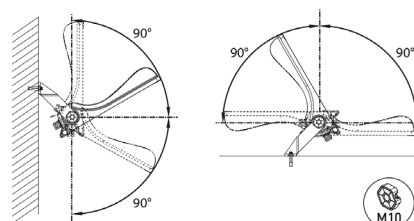

- Pressure-cast aluminium body and hardened glass diffuser.
- Turning radius: +/-90 degrees.
- Grey, RAL 9006.
- Protection class I.
- Mounting on a wall or a beam, mounting on a 60 mm straight pole with a special fixture. The adapter does not include the M10X25 bolts for pole mounting.
- Not linkable, 3 x 1.5 mm². Dali-2-model 5 x 1,5 mm².
- Wind catchment area 40–80 W 0.1 m² / 100–150 W 0.14 m² / 180–240 W 0.2 m².
- Colour temperature 4,000 K. CRI > 70 / Ra > 70.
- MacAdam 5 SDCM.
- IP66.
- IK08.
- Fixed LED 40 W / 5,400 lm, 80 W / 10,800 lm, 150 W / 20,200 lm, 200 W / 27,000 lm.
- On/off 40–200 W, Dali-2 and Casambi 200 W.
- Ambient temperature range -30 ... 25 °C.
- Rated lifetime L70 100 000 h (Ta35°C).
- Rated lifetime L80 60 000 h (Ta25°C).
- Surge protection 10 kV.
- Ventilation to prevent frost.
- Available with project-specific connecting wires.

By order, • In stock

Flood Asym

NO.	CODE		W	LM
• 4513135	A5VAHB	IP66 IK08 40W/740 Asym GLC GR	40	5400
• 4513137	A5VAHD	IP66 IK08 80W/740 Asym GLC GR	80	10800
• 4513139	A5VAHF	IP66 IK08 150W/740 Asym GLC GR	150	20200
• 4513141	A5VAHH	IP66 IK08 200W/740 Asym GLC GR	200	27000

Flood Dali asym

NO.	CODE		W	LM
	A5VAHH-DALI	IP66 IK08 200W/740 Asym DA2 GLC GR	200	27000

Flood Casambi asym

NO.	CODE		W	LM
	A5VAHH-CA	IP66 IK08 200W/740 Asym CA GLC GR	200	27000