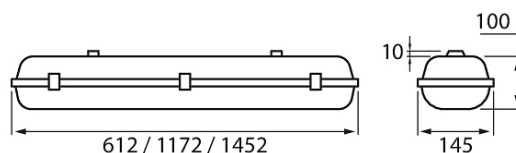

- ABS plastic housing, opal acrylic diffuser and stainless steel latches.
- Grey.
- Protection class I.
- Surface mounting.
- Throughwired, 5 x 2.5 mm². 612 mm models suitable for throughwiring 5 x 2.5 mm².
- Installation height 2–10 m.
- Integrated LED 16–71 W / 2300–10 600 lm.
- Colour temperature 4,000 K. CRI > 80 / Ra > 80.
- MacAdam 3 SDCM.
- IP66.
- The standard range includes on/off and Dali-2 models.
- Ambient temperature range -25 ... 45 °C.
- Rated lifetime L70 100,000 h (Ta45°C).
- Rated lifetime L80 100,000 h (Ta45°C).
- Rated lifetime L90 50 000 h (Ta45°C).
- Power source service life 100 000 h.
- AC = acrylic diffuser, DA2 = Dali-2.
- Casambi, 1-10V, Switch DIM and Radar available on a project-specific basis. CRI > 90 available for order.