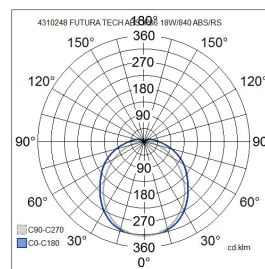

- ABS plastic housing, opal acrylic diffuser and stainless steel latches.
- Grey.
- Protection class I.
- Surface mounting.
- Throughwired, 5 x 2.5 mm². 612 mm models suitable for throughwiring 5 x 2.5 mm².
- Installation height 2–10 m.
- Integrated LED 16–71 W / 2300–10 600 lm.
- Colour temperature 4,000 K. CRI > 80 / Ra > 80.
- MacAdam 3 SDCM.
- IP66.
- The standard range includes on/off and Dali-2 models.
- Ambient temperature range -25 ... 45 °C.
- Rated lifetime L70 100,000 h (Ta45°C).
- Rated lifetime L80 100,000 h (Ta45°C).
- Rated lifetime L90 50 000 h (Ta45°C).
- Power source service life 100 000 h.
- AC = acrylic diffuser, DA2 = Dali-2.
- Casambi, 1-10V, Switch DIM and Radar available on a project-specific basis. CRI > 90 available for order.