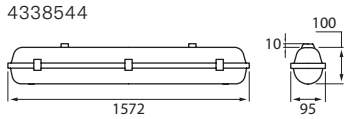

- Polycarbonate housing and opal diffuser, stainless steel latches.
- Grey.
- Protection class I.
- Surface mounting.
- Throughwired 5 x 2.5 mm<sup>2</sup>.
- Installation height 2–10 m.
- Integrated LED:
  - 1572 x 95 mm: 33 W / 4800 lm.
  - 1172 x 145 mm: 51 W / 8200 lm.
  - 1452 x 145 mm: 71 W / 11 300 lm.
- Colour temperature 4,000 K. CRI > 80 / Ra > 80.
- MacAdam 3 SDCM.
- IP66.
- IK10.
- On/off.
- Ambient temperature range -40 ... 60 °C.
- Rated lifetime L80 50,000 h (Ta60°C).
- Power source service life 50,000 h.
- PC = polycarbonate.