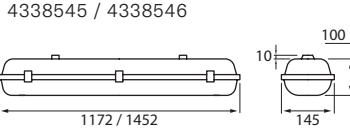

- Polycarbonate housing and opal diffuser, stainless steel latches.
- Grey.
- Protection class I.
- Surface mounting.
- Throughwired 5 x 2.5 mm<sup>2</sup>.
- Installation height 2–10 m.
- Integrated LED:
  - 1572 x 95 mm: 33 W / 4800 lm.
  - 1172 x 145 mm: 51 W / 8200 lm.
  - 1452 x 145 mm: 71 W / 11 300 lm.
- Colour temperature 4,000 K. CRI > 80 / Ra > 80.
- MacAdam 3 SDCM.
- IP66.
- IK10.
- On/off.
- Ambient temperature range -40 ... 60 °C.
- Rated lifetime L80 50,000 h (Ta60°C).
- Power source service life 50,000 h.
- PC = polycarbonate.