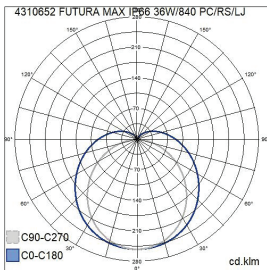

- Polycarbonate housing and opal diffuser, stainless steel latches.
- Grey.
- Protection class I.
- Surface mounting.
- Throughwired 5 x 2.5 mm<sup>2</sup>.
- Installation height 2–10 m.
- Integrated LED:
  - 1572 x 95 mm: 33 W / 4800 lm.
  - 1172 x 145 mm: 51 W / 8200 lm.
  - 1452 x 145 mm: 71 W / 11 300 lm.
- Colour temperature 4,000 K. CRI > 80 / Ra > 80.
- MacAdam 3 SDCM.
- IP66.
- IK10.
- On/off.
- Ambient temperature range -40 ... 60 °C.
- Rated lifetime L80 50,000 h (Ta60°C).
- Power source service life 50,000 h.
- PC = polycarbonate.