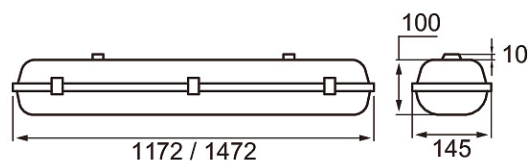

Futura NB

An energy-efficient lighting range for industrial facilities and warehouses. Ideal for high warehouses. Suitable for unheated and heated spaces. High impact strength, IK10. Wall brackets and lighting track brackets are available as accessories. The luminaires withstand being switched on and off regularly, which makes them suitable for use with motion detectors. Please also read about the other luminaires in the Futura range: Futura Abs, Futura PC ja Futura Max.

- Polycarbonate housing and diffuser, stainless steel latches.
- Grey, clear diffuser.
- Protection class I.
- Surface mounting.
- Throughwired 5 x 2.5 mm².
- Installation height 10–15 m.
- Integrated LED:
1172 mm: 51 W / 7300 lm.
1452 mm: 71 W / 10 100 lm.
- Colour temperature 4,000 K. CRI > 80 / Ra > 80.
- MacAdam 3 SDCM.
- IP66.
- IK10.
- The standard range includes on/off and Dali-2 models.
- Ambient temperature range -25 ... 40 °C
- Rated lifetime L70 100,000 h (Ta40°C).
- Rated lifetime L80 100,000 h (Ta40°C).
- Rated lifetime L90 50 000 h (Ta40°C).
- Power source service life 100 000 h.
- PC = polycarbonate, NB = narrow beam, DA2 = Dali-2.
- Also available as Casambi, 1–10 V and Switch Dim solutions on a project-specific basis. CRI > 90 available for order.