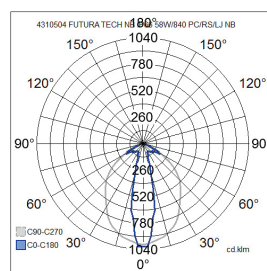

- Polycarbonate housing and diffuser, stainless steel latches.
- Grey, clear diffuser.
- Protection class I.
- Surface mounting.
- Throughwired 5 x 2.5 mm².
- Installation height 10–15 m.
- Integrated LED:
1172 mm: 51 W / 7300 lm.
1452 mm: 71 W / 10 100 lm.
- Colour temperature 4,000 K. CRI > 80 / Ra > 80.
- MacAdam 3 SDCM.
- IP66.
- IK10.
- The standard range includes on/off and Dali-2 models.
- Ambient temperature range -25 ... 40 °C
- Rated lifetime L70 100,000 h (Ta40°C).
- Rated lifetime L80 100,000 h (Ta40°C).
- Rated lifetime L90 50 000 h (Ta40°C).
- Power source service life 100 000 h.
- PC = polycarbonate, NB = narrow beam, DA2 = Dali-2.
- Also available as Casambi, 1–10 V and Switch Dim solutions on a project-specific basis. CRI > 90 available for order.