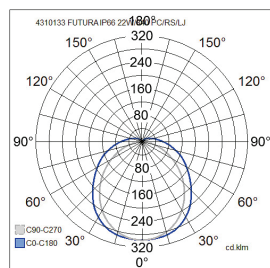

- Polycarbonate housing and opal diffuser, stainless steel latches.
- Grey.
- Protection class I.
- Surface mounting.
- Troughwired 5 x 2.5 mm².
- Installation height 2–10 m.
- Integrated LED 20–71 W / 2800–11 300 lm.
- Colour temperature 4,000 K. CRI > 80 / Ra > 80.
- MacAdam 3 SDCM.
- IP66.
- IK10.
- The standard range includes on/off and Dali-2 models.
- Ambient temperature range -25 ... 40 °C
- Rated lifetime L70 100,000 h (Ta40°C).
- Rated lifetime L80 100,000 h (Ta40°C).
- Rated lifetime L90 50 000 h (Ta40°C).
- Power source service life 100,000 h.
- PC = polycarbonate, DA2 = Dali-2.