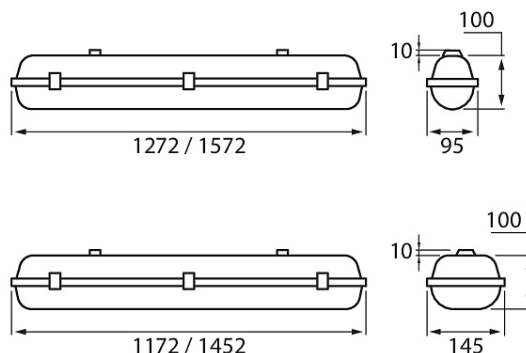

- Polycarbonate housing and opal diffuser, stainless steel latches.
- Grey.
- Protection class I.
- Surface mounting.
- Troughwired 5 x 2.5 mm².
- Installation height 2–10 m.
- Integrated LED 20–71 W / 2800–11 300 lm.
- Colour temperature 4,000 K. CRI > 80 / Ra > 80.
- MacAdam 3 SDCM.
- IP66.
- IK10.
- The standard range includes on/off and Dali-2 models.
- Ambient temperature range -25 ... 40 °C
- Rated lifetime L70 100,000 h (Ta40°C).
- Rated lifetime L80 100,000 h (Ta40°C).
- Rated lifetime L90 50 000 h (Ta40°C).
- Power source service life 100,000 h.
- PC = polycarbonate, DA2 = Dali-2.