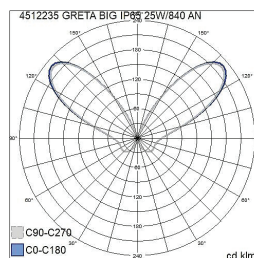

- Aluminium housing and frosted polycarbonate diffuser (PCFR).
- Anthracite, silver, black and white.
- Protection class I.
- Not linkable, 3 x 2.5 mm².
- Installation: 1. Bolt fastening directly to a concrete slab.
2. Using ground support MTS-2N (4146704) together with ground support P (4107104) or 3. Ground support MTS-2N (4146704) with a 60 mm concrete base on soft ground.
- Integrated LED 25 W / 1000 lm.
- Colour temperatures 3,000 K and 4,000 K.
CRI > 80 / Ra > 80.
- IP65.
- IK07.
- On/off.
- Ambient temperature range -25 ... 35 °C
- Rated lifetime L70 100,000 h (Ta25°C).
- Power source service life 50,000 h.
- AN = anthracite, SI = silver, BK = black, WH = white,
FR = frosted diffuser.

By order

Greta Big led 830

NO.	CODE	W	LM
4512230	B5GRED IP65 25W/830 PCFR AN H1100	25	1000
4512231	B5GREC IP65 25W/830 PCFR SI H1100	25	1000
4512232	B5GREB IP65 25W/830 PCFR BK H1100	25	1000
4512233	B5GREA IP65 25W/830 PCFR WH H1100	25	1000