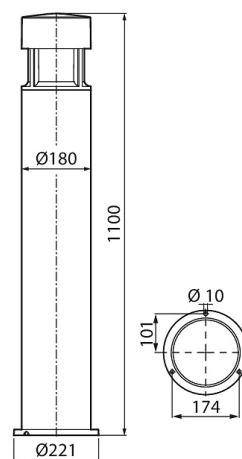

Greta Big

An aluminium bollard luminaire for outdoor use. The solid Greta Big is an ideal choice for locations such as shop fronts. The bollard luminaires, which are equipped with an efficient integrated LED, distribute light in four directions. Available in two colour temperatures. High-quality surface treatment, stainless steel screws.

- Aluminium housing and frosted polycarbonate diffuser (PCFR).
- Anthracite, silver, black and white.
- Protection class I.
- Not linkable, 3 x 2.5 mm².
- Installation: 1. Bolt fastening directly to a concrete slab.
2. Using ground support MTS-2N (4146704) together with ground support P (4107104) or 3. Ground support MTS-2N (4146704) with a 60 mm concrete base on soft ground.
- Integrated LED 25 W / 1000 lm.
- Colour temperatures 3,000 K and 4,000 K.
CRI > 80 / Ra > 80.
- IP65.
- IK07.
- On/off.
- Ambient temperature range -25 ... 35 °C
- Rated lifetime L70 100,000 h (Ta25°C).
- Power source service life 50,000 h.
- AN = anthracite, SI = silver, BK = black, WH = white,
FR = frosted diffuser.

By order

Greta Big led 830

NO.	CODE	W	LM
4512230	B5GRED IP65 25W/830 PCFR AN H1100	25	1000
4512231	B5GREC IP65 25W/830 PCFR SI H1100	25	1000
4512232	B5GREB IP65 25W/830 PCFR BK H1100	25	1000
4512233	B5GREA IP65 25W/830 PCFR WH H1100	25	1000

Greta Big led 840

NO.	CODE	W	LM
4512235	B5GREJ IP65 25W/840 PCFR AN H1100	25	1000
4512236	B5GREH IP65 25W/840 PCFR SI H1100	25	1000
4512237	B5GREG IP65 25W/840 PCFR BK H1100	25	1000
4512238	B5GREF IP65 25W/840 PCFR WH H1100	25	1000