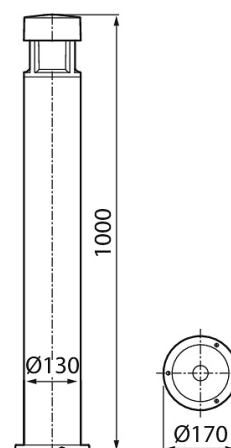

Greta Mini

An aluminium bollard luminaire for outdoor use. With its narrow housing, Greta Mini is ideal, for example, for the yards of residential buildings. The bollard luminaires, which are equipped with an efficient integrated LED, distribute light in four directions. Available in two colour temperatures. A model with an E27 fitting is also available. Read also about Airam's extensive selection of lamps. High-quality surface treatment, stainless steel screws.

- Aluminium housing and frosted polycarbonate diffuser (PCFR).
- Anthracite, silver, black and white.
- Protection class I.
- Not linkable, 3 x 2.5 mm².
- Installation: 1. Bolt fastening directly to a concrete slab.
2. Using ground support MTS-2N (4146704) together with ground support P (4107104) or or 3. Ground support MTS-2N (4146704) with a 60 mm concrete base on soft ground.
- Integrated LED 14 W / 500 lm.
- Colour temperatures 3,000 K and 4,000 K.
CRI > 80 / Ra > 80.
- E27 models LED lamp max 11W, not included.
- Lamp recommendations: Airam Frost led -range.
- IP65.
- IK08.
- On/off.
- Ambient temperature range -25 ... 35 °C
- Rated lifetime L70 100,000 h (Ta25°C).
- Power source service life 50,000 h.
- AN = anthracite, SI = silver, BK = black, WH = white,
FR = frosted diffuser.