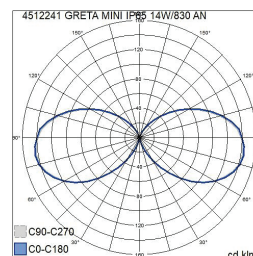

Greta Mini

An aluminium bollard luminaire for outdoor use. With its narrow housing, Greta Mini is ideal, for example, for the yards of residential buildings. The bollard luminaires, which are equipped with an efficient integrated LED, distribute light in four directions. Available in two colour temperatures. A model with an E27 fitting is also available. Read also about Airam's extensive selection of lamps. High-quality surface treatment, stainless steel screws.

- Aluminium housing and frosted polycarbonate diffuser (PCFR).
- Anthracite, silver, black and white.
- Protection class I.
- Not linkable, 3 x 2.5 mm².
- Installation: 1. Bolt fastening directly to a concrete slab.
2. Using ground support MTS-2N (4146704) together with ground support P (4107104) or or 3. Ground support MTS-2N (4146704) with a 60 mm concrete base on soft ground.
- Integrated LED 14 W / 500 lm.
- Colour temperatures 3,000 K and 4,000 K.
CRI > 80 / Ra > 80.
- E27 models LED lamp max 11W, not included.
- Lamp recommendations: Airam Frost led -range.
- IP65.
- IK08.
- On/off.
- Ambient temperature range -25 ... 35 °C
- Rated lifetime L70 100,000 h (Ta25°C).
- Power source service life 50,000 h.
- AN = anthracite, SI = silver, BK = black, WH = white,
FR = frosted diffuser.

By order

Greta Mini led 830

NO.	CODE	W	LM
4512241	B5GMBF IP65 14W/830 PCFR AN H1100	14	500
4512242	B5GMBC IP65 14W/830 PCFR SI H1100	14	500
4512243	B5GMBB IP65 14W/830 PCFR BK H1100	14	500
4512244	B5GMBA IP65 14W/830 PCFR WH H1100	14	500