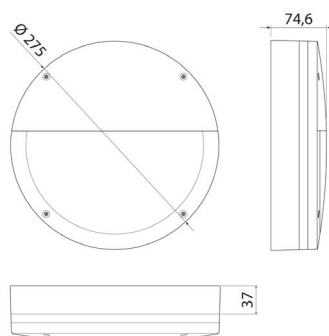

Halo Eye

The Halo Eye is an elegant and versatile façade luminaire with an adjustable colour temperature. Made of high-quality, UV-protected materials, the luminaire is designed for applications where high impact resistance is required. Die-cast aluminium housing and polycarbonate diffuser. The luminaire's applications include the outdoor spaces and façades of residential properties. In addition to the colour temperature, the lumen output can be selected; four options are available. Both settings are selected in conjunction with installation. The luminaire is easy to install and offers a polished appearance, thanks to its inconspicuous screw fixtures. As an eye-catching design feature, the luminaire has a ring that provides illumination to the sides and creates an interesting lighting effect on the wall surface, giving your outdoor lighting solution a new and modern look. The Halo Eye's diffuser is equipped with a lid that directs its light downwards.

- Die-cast aluminium housing and polycarbonate opal diffuser with UV protection.
- Grey, RAL 7024 and white, RAL 9016.
- Protection class I.
- Mounting on a wall or ceiling.
- Linkable, 3 x 2.5 mm², Dali-models 5 x 2,5 mm².
- Installation height 2–4 m.
- Colour temperature: 3,000/4,000 K, adjustable on the luminaire. CRI > 80 / Ra > 80.
- MacAdam 3 SDCM.
- IP65.
- IK10.
- Integrated LED: 7 W 350 lm / 8 W 450 lm / 12 W 650 lm / 14 W 750 lm. The efficacy and lumen output can be adjusted on the luminaire.
- On/off and Dali-2, with pushbutton control (230V).
- Use with Dali-2-certified control devices is recommended.
- Maximum number of led drivers to be connected to one switch is 20 pcs. The length of the cable between the switch and the luminaire is max. 20 meters.
- Ambient temperature range -30 ... 25 °C.
- Rated lifetime: L70 75,000 h (Ta25°C).
- Also available as Casambi model on a project-specific basis.