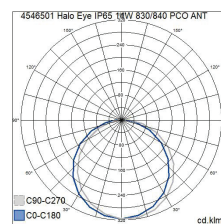

- Die-cast aluminium housing and polycarbonate opal diffuser with UV protection.
- Grey, RAL 7024 and white, RAL 9016.
- Protection class I.
- Mounting on a wall or ceiling.
- Linkable, 3 x 2.5 mm², Dali-models 5 x 2,5 mm².
- Installation height 2–4 m.
- Colour temperature: 3,000/4,000 K, adjustable on the luminaire. CRI > 80 / Ra > 80.
- MacAdam 3 SDCM.
- IP65.
- IK10.
- Integrated LED: 7 W 350 lm / 8 W 450 lm / 12 W 650 lm / 14 W 750 lm. The efficacy and lumen output can be adjusted on the luminaire.
- On/off and Dali-2, with pushbutton control (230V).
- Use with Dali-2-certified control devices is recommended.
- Maximum number of led drivers to be connected to one switch is 20 pcs. The length of the cable between the switch and the luminaire is max. 20 meters.
- Ambient temperature range -30 ... 25 °C.
- Rated lifetime: L70 75,000 h (Ta25°C).
- Also available as Casambi model on a project-specific basis.