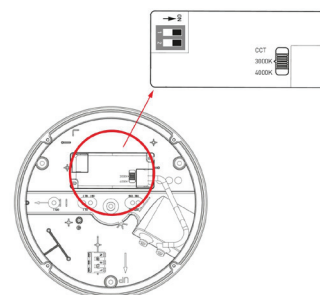

Halo Eye

The Halo Eye is an elegant and versatile façade luminaire with an adjustable colour temperature. Made of high-quality, UV-protected materials, the luminaire is designed for applications where high impact resistance is required. Die-cast aluminium housing and polycarbonate diffuser. The luminaire's applications include the outdoor spaces and façades of residential properties. In addition to the colour temperature, the lumen output can be selected; four options are available. Both settings are selected in conjunction with installation. The luminaire is easy to install and offers a polished appearance, thanks to its inconspicuous screw fixtures. As an eye-catching design feature, the luminaire has a ring that provides illumination to the sides and creates an interesting lighting effect on the wall surface, giving your outdoor lighting solution a new and modern look. The Halo Eye's diffuser is equipped with a lid that directs its light downwards.

- Die-cast aluminium housing and polycarbonate opal diffuser with UV protection.
- Grey, RAL 7024 and white, RAL 9016.
- Protection class I.
- Mounting on a wall or ceiling.
- Linkable, 3 x 2.5 mm², Dali-models 5 x 2,5 mm².
- Installation height 2–4 m.
- Colour temperature: 3,000/4,000 K, adjustable on the luminaire. CRI > 80 / Ra > 80.
- MacAdam 3 SDCM.
- IP65.
- IK10.
- Integrated LED: 7 W 350 lm / 8 W 450 lm / 12 W 650 lm / 14 W 750 lm. The efficacy and lumen output can be adjusted on the luminaire.
- On/off and Dali-2, with pushbutton control (230V).
- Use with Dali-2-certified control devices is recommended.
- Maximum number of led drivers to be connected to one switch is 20 pcs. The length of the cable between the switch and the luminaire is max. 20 meters.
- Ambient temperature range -30 ... 25 °C.
- Rated lifetime: L70 75,000 h (Ta25°C).
- Also available as Casambi model on a project-specific basis.