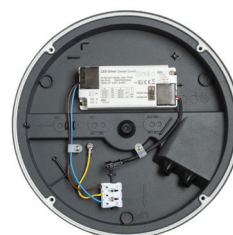

Halo Eye

The Halo Eye is an elegant and versatile façade luminaire with an adjustable colour temperature. Made of high-quality, UV-protected materials, the luminaire is designed for applications where high impact resistance is required. Die-cast aluminium housing and polycarbonate diffuser. The luminaire's applications include the outdoor spaces and façades of residential properties. In addition to the colour temperature, the lumen output can be selected; four options are available. Both settings are selected in conjunction with installation. The luminaire is easy to install and offers a polished appearance, thanks to its inconspicuous screw fixtures. As an eye-catching design feature, the luminaire has a ring that provides illumination to the sides and creates an interesting lighting effect on the wall surface, giving your outdoor lighting solution a new and modern look. The Halo Eye's diffuser is equipped with a lid that directs its light downwards.

- Die-cast aluminium housing and polycarbonate opal diffuser with UV protection.
- Grey, RAL 7024 and white, RAL 9016.
- Protection class I.
- Mounting on a wall or ceiling.
- Linkable, 3 x 2.5 mm², Dali-models 5 x 2,5 mm².
- Installation height 2–4 m.
- Colour temperature: 3,000/4,000 K, adjustable on the luminaire. CRI > 80 / Ra > 80.
- MacAdam 3 SDCM.
- IP65.
- IK10.
- Integrated LED: 7 W 350 lm / 8 W 450 lm / 12 W 650 lm / 14 W 750 lm. The efficacy and lumen output can be adjusted on the luminaire.
- On/off and Dali-2, with pushbutton control (230V).
- Use with Dali-2-certified control devices is recommended.
- Maximum number of led drivers to be connected to one switch is 20 pcs. The length of the cable between the switch and the luminaire is max. 20 meters.
- Ambient temperature range -30 ... 25 °C.
- Rated lifetime: L70 75,000 h (Ta25°C).
- Also available as Casambi model on a project-specific basis.