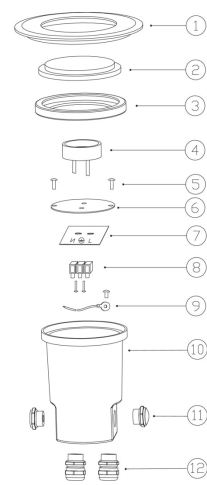

Holm

The recessed-mounted Holm luminaire is designed for use on patios or by front doors on residential properties. You can also use it indoors as an eye-catching accent lighting solution. The luminaire withstands being stepped on. It has a dust- and spatter-proof housing. You can select a GU10 lamp with a colour temperature and beam of your choice.

- Aluminium frame, decorative ring stainless steel.
- Frosted glass globe.
- Linkable 3 x 2,5 mm².
- IP65.
- IK03.
- LED-lamp PAR16 GU10, max 7W, not included.
- Ambient temperature range -25 ... 25 °C, depending on the bulb.