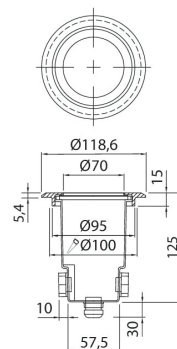

- Aluminium frame, decorative ring stainless steel.
- Frosted glass globe.
- Linkable 3 x 2,5 mm².
- IP65.
- IK03.
- LED-lamp PAR16 GU10, max 7W, not included.
- Ambient temperature range -25 ... 25 °C, depending on the bulb.