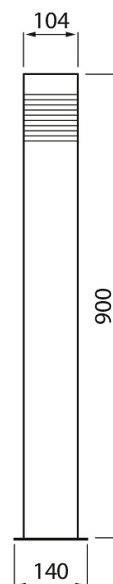

Kallio

Kallio bollards are ideal for lighting pathways and plantings in the yard. The splash proof body of the upright Kallio light is made of stainless steel. You can choose between two colour and coating options for the body: grey stone coating or powder-painted anthracite grey with a matte surface. The tempered glass dome disperses the light beautifully. Install together with a concrete base and a support tube (4107058), or choose a ground support tube (4107104) that can be sunk directly into the ground.

- Steel body, clear glass.
- Anthracite, RAL7016 and stone coating.
- Type of wiring, ending 3 x 2.5 mm² connectors.
- Recommendation P45 bulb, E27 or Airam Tubular 7,5W E27. Not included.
- IP44.
- Temperature of environment of use -20 ... 25 °C, depending on the bulb.

• In stock

Kallio

NO.	CODE
• 4107274	A1KLAB IP44 E27 GLC GR H900
• 4116122	A1KLBB IP44 E27 GLC ANT H900