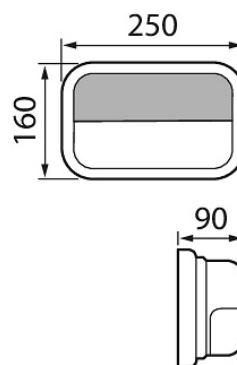

Kappa Hor

Kappa Horizontal is a wall luminaire suitable for indoor and outdoor use. With its rounded corners, this elegant luminaire blends in with the décor in both new and renovated buildings. The Horizontal model has an anti-glare shield. It comes with an integrated LED and two colour temperatures. A light source with an E27 base can be ordered separately. High-quality surface treatment.

- Aluminium housing and frosted glass diffuser.
- Anthracite, silver, black and white.
- Protection class I.
- Surface mounting.
- Not linkable, 3 x 2.5 mm².
- Installation height 0.5–4 m.
- Integrated LED 9W / 830 510lm, 840 530 lm.
- Led lamp max. 11 W A60 E27, not included.
- Lamp recommendations: Airam Frost led -range.
- Colour temperatures of the integrated LEDs 3,000 K and 4,000. CRI >80 / Ra > 80.
- IP55.
- IK03.
- Control On/off.
- Ambient temperature range -25 ... 25 °C
- Rated lifetime L70 50,000 h (Ta25°C).
- Power source service life 50,000 h.
- AN = anthracite, SI = silver, BK = black, WH = white.