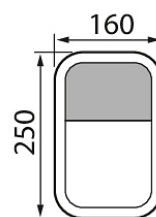

- Aluminium housing and frosted glass diffuser.
- Anthracite, silver, black and white.
- Protection class I.
- Surface mounting.
- Not linkable, 3 x 2.5 mm².
- Installation height 0.5–4 m.
- Integrated LED 9W / 830 500 lm, 840 520 lm.
- Led lamp max. 11 W A60 E27, not included.
- Lamp recommendations: Airam Frost led -range.
- Colour temperatures of the integrated LEDs 3,000 K and 4,000. CRI >80 / Ra > 80.
- IP55.
- IK03.
- Control On/off.
- Ambient temperature range -25 ... 25 °C
- Rated lifetime L70 50,000 h (Ta25°C).
- Power source service life 50,000 h.
- AN = anthracite, SI = silver, BK = black, WH = white.