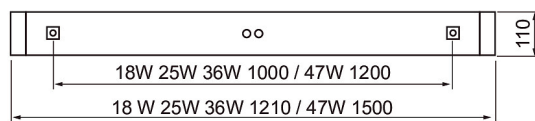

- Steel housing and opal acrylic diffuser (ACO).
- White RAL 9016.
- Protection class I.
- Mounting on a ceiling.
- Linkable 5 x 2,5 mm².
- Installation height 2–6 m
- Colour temperatures: 3,000 K and 4,000K. CRI > 80 / Ra > 80.
- IP54.
- Fixed LED: 1210 mm: 18 W / 2600 lm; 25 W / 3800 lm; 36 W / 5400 lm. 1500 mm: 47 W / 6900 lm.
- MacAdam 3 SDCM.
- On/off, Dali and RA/MS model (25 W / 36 W).
- RA/MS- and PIR/MS-models maximum of three slave luminaires.
- Ambient temperature range 0 ... 25 °C.
- Rated lifetime L70 100 000 h (Ta25°C).
- Rated lifetime L80 80 000 h (Ta25°C).
- RA/MS = radar models with master/slave connection, DA = Dali, PIR/MS = infrared models with master/slave connection.
- Also available as Casambi and 1–10V models on a project-specific basis. CRI > 90 available by special order. The colour temperature options available are: 2,700 K, 5,700 K and 6,500 K as well as Tunable White. The lengths 630 mm: 20 W / 2500 lm and 34 W / 4200 lm. 1500 mm: 58 W / 8200 lm also available. A protection grid and suspension set available by special order.