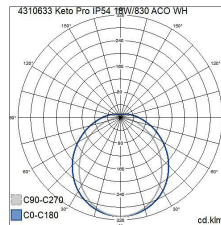

- Steel housing and opal acrylic diffuser (ACO).
- White RAL 9016.
- Protection class I.
- Mounting on a ceiling.
- Linkable 5 x 2,5 mm².
- Installation height 2–6 m
- Colour temperatures: 3,000 K and 4,000K. CRI > 80 / Ra > 80.
- IP54.
- Fixed LED: 1210 mm: 18 W / 2600 lm; 25 W / 3800 lm; 36 W / 5400 lm. 1500 mm: 47 W / 6900 lm.
- MacAdam 3 SDCM.
- On/off, Dali and RA/MS model (25 W / 36 W).
- RA/MS- and PIR/MS-models maximum of three slave luminaires.
- Ambient temperature range 0 ... 25 °C.
- Rated lifetime L70 100 000 h (Ta25°C).
- Rated lifetime L80 80 000 h (Ta25°C).
- RA/MS = radar models with master/slave connection, DA = Dali, PIR/MS = infrared models with master/slave connection.
- Also available as Casambi and 1–10V models on a project-specific basis. CRI > 90 available by special order. The colour temperature options available are: 2,700 K, 5,700 K and 6,500 K as well as Tunable White. The lengths 630 mm: 20 W / 2500 lm and 34 W / 4200 lm. 1500 mm: 58 W / 8200 lm also available. A protection grid and suspension set available by special order.

By order, • In stock

Keto Pro

NO.	CODE		W	LM
4310633	D3KEKA	IP44 18W/830 ACO WH	18	2600
4310634	D3KEKB	IP44 18W/840 ACO WH	18	2600
• 4338520	D3KEKC	IP54 25W/840 ACO WH	25	3800
4310635	D3KEKE	IP44 36W/830 ACO WH	36	5400
• 4310636	D3KEKF	IP44 36W/840 ACO WH	36	5400
4310637	D3KEKJ	IP44 47W/830 ACO WH	47	6900
4310638	D3KEKK	IP44 47W/840 ACO WH	47	6900