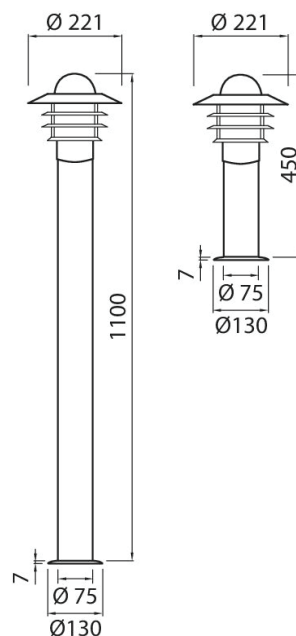

IP44

-o
3 x 2,5ta
-20 °C

Käpylä Bollard

The classic and timeless Käpylä luminaires are a great solution for lighting pathways and plantings in yards and gardens. The glass dome protects the bulb and steers the light both upwards and downwards through the body's steel rings. Install together with a concrete base and a support tube (4107058), or choose a ground support tube (4107104) that can be sunk directly into the ground. To create a harmonious look for your yard, complement the Käpylä bollards with Käpylä wall luminaires.

- Color:
450 mm: steel.
1100 mm: steel, white RAL9010 and black RAL9011.
- Screw connectors 3 x 2,5 mm², one cable entry, cannot be chained together.
- LED-lamp E27 max. 11W, not included.
- IP44.
- Ambient temperature range -20 ... 25 °C, depending on the bulb.
- Lamp recommendations: Airam Frost led -range.

• In stock

Käpylä Bollard

NO.	CODE
-----	------

- | | |
|-----------|-------------------------------|
| • 4107070 | A1UABB IP44 E27 GLC RST H450 |
| • 4107086 | A1UACB IP44 E27 GLC RST H1100 |
| • 4107605 | A1UACC IP44 E27 GLC WH H1100 |
| • 4107608 | A1UACA IP44 E27 GLC BK H1100 |