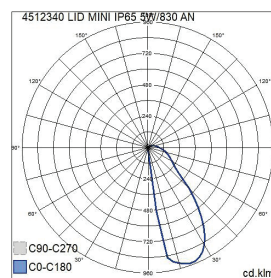

Lid Mini

A wall-mounted, low-profile luminaire for indoor and outdoor use. Glass diffuser's impact resistance: IK10. Thanks to its elegant design, the Lid luminaire offers an excellent lighting solution for modern spaces and loft apartments. The luminaire comes with an integrated LED, available in two colour temperatures. The luminaire housing is coated with polyester paint that is resistant to corrosion and UV radiation. The screws are made of stainless steel.

- Aluminium housing and opal glass diffuser.
- Anthracite, silver, black and white.
- Protection class I.
- Surface mounting.
- Not linkable, 3 x 1.5 mm².
- Installation height 0–3 m.
- Integrated LED 5W, 135–145 lm.
- Colour temperatures 3,000 K and 4,000 K. CRI > 80 / Ra > 80.
- IP65.
- IK10.
- On/off.
- Ambient temperature range -25 ... 35 °C
- Rated lifetime L70 50,000 h (Ta25°C).
- Power source service life 50,000 h.
- AN = anthracite, SI = silver, BK = black, WH = white.
- Also available in Corten colour on a project-specific basis.