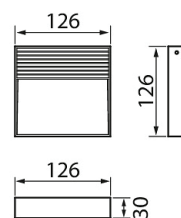

Lid Mini

A wall-mounted, low-profile luminaire for indoor and outdoor use. Glass diffuser's impact resistance: IK10. Thanks to its elegant design, the Lid luminaire offers an excellent lighting solution for modern spaces and loft apartments. The luminaire comes with an integrated LED, available in two colour temperatures. The luminaire housing is coated with polyester paint that is resistant to corrosion and UV radiation. The screws are made of stainless steel.

- Aluminium housing and opal glass diffuser.
- Anthracite, silver, black and white.
- Protection class I.
- Surface mounting.
- Not linkable, 3 x 1.5 mm².
- Installation height 0–3 m.
- Integrated LED 5W, 135–145 lm.
- Colour temperatures 3,000 K and 4,000 K. CRI > 80 / Ra > 80.
- IP65.
- IK10.
- On/off.
- Ambient temperature range -25 ... 35 °C
- Rated lifetime L70 50,000 h (Ta25°C).
- Power source service life 50,000 h.
- AN = anthracite, SI = silver, BK = black, WH = white.
- Also available in Corten colour on a project-specific basis.

By order

Lid Mini 830

NO.	CODE	W	LM
4512340	B5LDAD LID MINI 5W/830 AN	5	135
4512341	B5LDAC LID MINI 5W/830 SI	5	135
4512342	B5LDAB LID MINI 5W/830 BK	5	135
4512343	B5LDAA LID MINI 5W/830 WH	5	135

Lid Mini 840