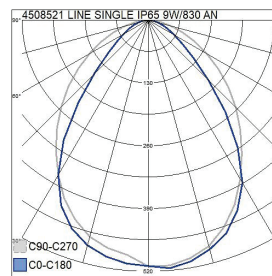

- Aluminium housing and frosted glass diffuser.
- Anthracite, silver, black and white.
- Protection class I.
- Surface mounting.
- Not linkable 3 × 2.5 mm².
- Installation height 0.5–4 m.
- Integrated LED 3000K 12W 600 lm, 4000K 12W 640 lm. CRI > 80 / Ra > 80.
- IP65.
- IK07.
- On/off.
- Ambient temperature range -25 ... 25 °C.
- Rated lifetime L70 50,000 h (Ta25°C).
- Power source service life 50,000 h.
- AN = anthracite, SI = silver, BK = black, WH = white.