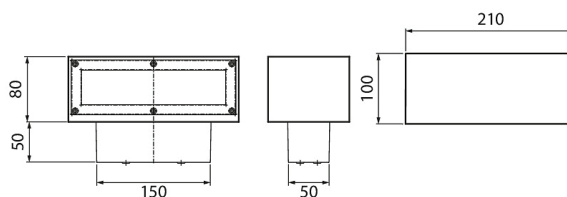

Line

Line is a wall luminaire designed for both indoor and outdoor use. The clean-lined design is particularly suitable for façades. High-quality surface treatment: The luminaire housing is coated with polyester paint that is resistant to corrosion and UV radiation, and the screws are made of stainless steel.

- Aluminium housing and frosted glass diffuser.
- Anthracite, silver, black and white.
- Protection class I.
- Surface mounting.
- Not linkable 3 × 2.5 mm².
- Installation height 0.5–4 m.
- Integrated LED 3000K 12W 600 lm, 4000K 12W 640 lm. CRI > 80 / Ra > 80.
- IP65.
- IK07.
- On/off.
- Ambient temperature range -25 ... 25 °C.
- Rated lifetime L70 50,000 h (Ta25°C).
- Power source service life 50,000 h.
- AN = anthracite, SI = silver, BK = black, WH = white.