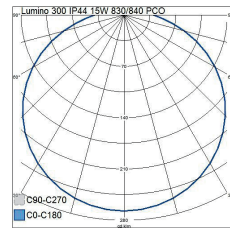

- UV-stabilised polycarbonate housing and diffuser.
- White, RAL 9003.
- Protection class II.
- Surface mounting on a wall or ceiling.
- Linking: on/off and Casambi 3 x 1,5/2,5 mm². Radar 4 x 1,5/2,5 mm². Dali-2 5 x 1,5/2,5 mm².
- Installation height 1,5–6 m.
- Comes in two sizes: Ø 300 and 400 mm.
- Colour temperature 3,000/4,000 K, adjustable on the luminaire. CRI > 80 / Ra > 80.
- MacAdam 3 SDCM.
- IP44.
- IK10.
- Integrated LED:
  - 300 model: 12 W 1100 lm / 15 W 1500 lm.
  - 400 model: 17 W 1800 lm / 25 W 2500 lm.
  - 400 Dali-2 and Casambi -models: 22 W 2150 lm.
- Each size is available as on/off and Radar models. 400 model available with Dali-2 (with pushbutton control 230V) and Casambi.
- Radar models work on the microwave sensor principle (5.8GHz) and are suitable for master/slave (M/S) installation, enabling the use of up to 10 slave luminaires.
- The ambient temperature range on/off -30 ... 25 °C, Radar, Dali-2 and Casambi -20 ... 25 °C.
- Rated lifetime L70B50 100 000 h (Ta25°C).
- Rated lifetime L80B10 80 000 h (Ta25°C).
- Rated lifetime L90B10 50 000 h (Ta25°C).

The luminaire can also be installed with a surface cable with the raising frame. The height of the frame is 34 mm and there are 3 knock-outs.

Luminaire fits elegantly and discreetly into various spaces and interiors, thanks to its low structure.

• In stock

Lumino

NO.	CODE	W	LM
• 4146668	A1LUKA 300 IP44 15W 830/840 PCO WH	15	1500
• 4146670	A1LUKC 400 IP44 25W 830/840 PCO WH	25	2500

Lumino sensor luminaires

NO.	CODE	W	LM
• 4146669	A1LUKB 300 IP44 15W 830/840 RA PCO WH	15	1500
• 4146671	A1LUKD 400 IP44 25W 830/840 RA PCO WH	25	2500

Lumino Dali

NO.	CODE	W	LM
	A1LUKC-DALI 400 IP44 22W 830/840 PCO DA2	22	2150

Lumino Casambi

NO.	CODE	W	LM
	A1LUKC-CA 400 IP44 22W 830/840 PCO CA	22	2150

Lumino accessory

NO.	CODE	
• 4146974	A1LUMK	Raising Frame Lumino and Nero WH