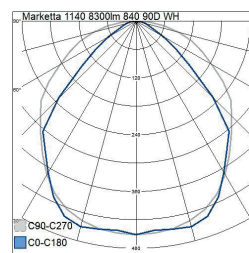

Marketta mounting accessories

NO.	KOODI	
4338620	A3MALA	Surface bracket 2pcs
4338621	A3MALB	Trail bracket 70 WH 2 pcs
4338622	A3MALC	Bracket 700mm 2 pcs R7
4338623	A3MALD	Bracket 950mm 2 pcs R9
4338624	A3MALE	Bracket 1200mm 2 pcs R12
4338625	A3MALF	Bracket1450mm 2 pcs R14
4338626	A3MALG	Bracket 1660mm 2 pcs R16
4338627	A3MALH	Bracket 1960mm 2 pcs R19

Marketta 90D