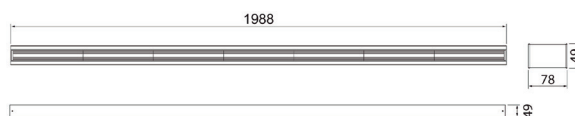

- Steel body, polycarbonate lenses. 90 degree lenses as standard option.
- White RAL 9016.
- Protection class I.
- Ramp mounting, surface mounting or suspension rail installation.
- Linkable 3/5 x 2,5 mm<sup>2</sup>.
- Installation height 2–6 m.
- Standard lengths:
  - 1140 mm: 50 W / 8300 lm; 62 W / 10 000 lm; 89 W / 14 000 lm.
  - 1990 mm: 85 W / 14 500 lm; 106 W / 17 500 lm; 160 W / 24 300 lm.
- Colour temperature 4000 K. CRI > 80 / Ra > 80.
- MacAdam 3 SDCM.
- IP20.
- IK02.
- On/off and Dali-2 with direct pushbutton control 230V.
- Ambient temperature range 0 ... 25 °C.
- Rated lifetime L70 > 100 000 h (Ta25°C).
- Power source lifetime 100 000 h.
- WH = white body, DA2 = Dali-2, Rxx = ramp versions.
- Luminous flux packages are available on a project-specific basis. Various lengths can be customised to your needs. Luminaire is available with different lense options. RAL Classic colours for the housing are available to order. Color temperature 3000 K and CRI > 90 / Ra > 90 and project-specific connecting wires are also available.

Installing Marketta on a suspension rail is possible using ramp mounting brackets.

Luminaire length	Bracket	B	A
1990	R7	700	1990–2085
1990	R9	950	2490–3085
1990	R12	1200	2990–3585
1990	R14	1450	3490–4085
1990	R16	1660	3910–4500
1990	R19	1960	4510–5100