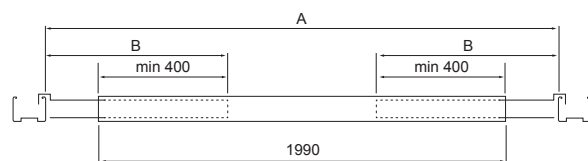

- Steel body, polycarbonate lenses. 90 degree lenses as standard option.
- White RAL 9016.
- Protection class I.
- Ramp mounting, surface mounting or suspension rail installation.
- Linkable 3/5 x 2,5 mm<sup>2</sup>.
- Installation height 2–6 m.
- Standard lengths:
  - 1140 mm: 50 W / 8300 lm; 62 W / 10 000 lm; 89 W / 14 000 lm.
  - 1990 mm: 85 W / 14 500 lm; 106 W / 17 500 lm; 160 W / 24 300 lm.
- Colour temperature 4000 K. CRI > 80 / Ra > 80.
- MacAdam 3 SDCM.
- IP20.
- IK02.
- On/off and Dali-2 with direct pushbutton control 230V.
- Ambient temperature range 0 ... 25 °C.
- Rated lifetime L70 > 100 000 h (Ta25°C).
- Power source lifetime 100 000 h.
- WH = white body, DA2 = Dali-2, Rxx = ramp versions.
- Luminous flux packages are available on a project-specific basis. Various lengths can be customised to your needs. Luminaire is available with different lense options. RAL Classic colours for the housing are available to order. Color temperature 3000 K and CRI > 90 / Ra > 90 and project-specific connecting wires are also available.

Installing Marketta on a suspension rail is possible using ramp mounting brackets.

Luminaire length	Bracket	B	A
1990	R7	700	1990–2085
1990	R9	950	2490–3085
1990	R12	1200	2990–3585
1990	R14	1450	3490–4085
1990	R16	1660	3910–4500
1990	R19	1960	4510–5100