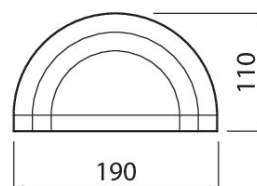

Nora

The Nora wall luminaire provides soft light both upwards and downwards. The lamp's timeless, classic design hides within it carefree fixed LEDs. The petite Nora is a great fit for decorative lighting both outdoors and indoors. It can also be used in damp spaces. Install the luminaire by your entrance or along a corridor to create a cosy and inviting atmosphere. When placed on a bathroom wall, Nora highlights the structure of the wall surface and creates a pleasant spa atmosphere.

- Body made of aluminium, dome made of opal polycarbonate (PCO).
- White and brown.
- Protection class I.
- Wall mount.
- Screw connectors 3 x 1.5 mm².
- One cable entry, cannot be chained together.
- Colour temperature 3,000 K. CRI > 80 / Ra > 80.
- IP54.
- Fixed LED 7W 280 lm.
- Temperature of environment of use -20 ... 25 °C.
- Rated lifetime L70 30,000 h (Ta25°C).