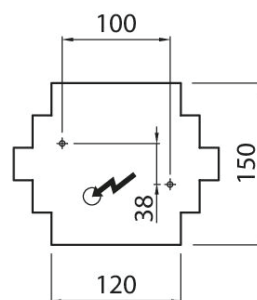

Nora

The Nora wall luminaire provides soft light both upwards and downwards. The lamp's timeless, classic design hides within it carefree fixed LEDs. The petite Nora is a great fit for decorative lighting both outdoors and indoors. It can also be used in damp spaces. Install the luminaire by your entrance or along a corridor to create a cosy and inviting atmosphere. When placed on a bathroom wall, Nora highlights the structure of the wall surface and creates a pleasant spa atmosphere.

- Body made of aluminium, dome made of opal polycarbonate (PCO).
- White and brown.
- Protection class I.
- Wall mount.
- Screw connectors 3 x 1.5 mm².
- One cable entry, cannot be chained together.
- Colour temperature 3,000 K. CRI > 80 / Ra > 80.
- IP54.
- Fixed LED 7W 280 lm.
- Temperature of environment of use -20 ... 25 °C.
- Rated lifetime L70 30,000 h (Ta25°C).

• In stock

Nora

NO.	CODE	W	LM
• 4116048	A1ULNA IP54 7W PCO WH	7	280
• 4116049	A1ULNB IP54 7W PCO BR	7	280