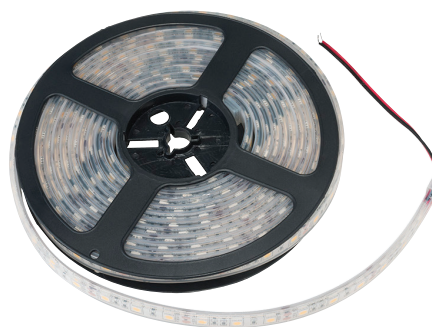

Norma 12V

The damp-proof and compact Norma LED strip comes into its own as a source of indirect light for facades and wet spaces. Suitable applications include offices, residential properties, hotels and building facades. With the Norma-strip, you can create a continuous line of light. A separate dimmer unit offers two control options: push button (Push dim) and Dali dimming control. The strips are available in two colour temperatures. By special request, the luminaire is available with the Casambi control system, cut to measure and installed inside a profile, when necessary.

- UV-protected silicone-coated LED strip, 12 V.
- Protection class III.
- Length 5 m.
- The maximum length of the continuous line of light 5 m.
- Connecting cable 1.5 m.
- Norma installation profiles are recommended for outdoor use. The product comes with a self-adhesive and a separate silicone fixture for surface mounting.
- Colour temperatures 3,000 K and 4,000 K.
- MacAdam 4 SDCM.
- IP65.
- 45 W / 5 m reel: 9 W, 700 lm/m.
- On/Off, push dim and Dali.
- Ambient temperature range -20 ... 25 °C.
- Rated life time L70 50,000 h (Ta25°C).
- Also available with the Casambi control system on a project-specific basis. Can also be cut to measure and installed in a profile, when necessary.

A galvanised steel installation profile 4289963 for Norma LED strips. The profile length is 1,670 mm.

• In stock

Norma 12V

NO.	CODE	W	LM
• 4209550	A2NOCA IP65 12V 9W/m 830 5m	45	3500
• 4209551	A2NOCB IP65 12V 9W/m 840 5m	45	3500