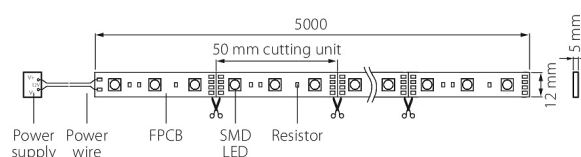

Norma 12V

The damp-proof and compact Norma LED strip comes into its own as a source of indirect light for facades and wet spaces. Suitable applications include offices, residential properties, hotels and building facades. With the Norma-strip, you can create a continuous line of light. A separate dimmer unit offers two control options: push button (Push dim) and Dali dimming control. The strips are available in two colour temperatures. By special request, the luminaire is available with the Casambi control system, cut to measure and installed inside a profile, when necessary.

- UV-protected silicone-coated LED strip, 12 V.
- Protection class III.
- Length 5 m.
- The maximum length of the continuous line of light 5 m.
- Connecting cable 1.5 m.
- Norma installation profiles are recommended for outdoor use. The product comes with a self-adhesive and a separate silicone fixture for surface mounting.
- Colour temperatures 3,000 K and 4,000 K.
- MacAdam 4 SDCM.
- IP65.
- 45 W / 5 m reel: 9 W, 700 lm/m.
- On/Off, push dim and Dali.
- Ambient temperature range -20 ... 25 °C.
- Rated life time L70 50,000 h (Ta25°C).
- Also available with the Casambi control system on a project-specific basis. Can also be cut to measure and installed in a profile, when necessary.

A galvanised steel installation profile 4289963 for Norma LED strips. The profile length is 1,670 mm.

• In stock

Norma 12V

NO.	CODE	W	LM
• 4209550	A2NOCA IP65 12V 9W/m 830 5m	45	3500
• 4209551	A2NOCB IP65 12V 9W/m 840 5m	45	3500