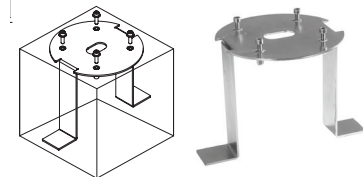

Root mounting kit 4546510.