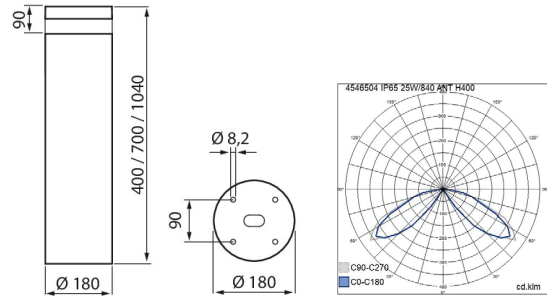

- The housing is made of extruded aluminium, with the top made of cast aluminium. The diffuser is made of clear UV-protected polycarbonate.
- Black RAL9005, and anthracite.
- Protection class I.
- Installation: 1. Bolt fastening directly to a concrete slab. 2. On concrete casting using a mounting stand or a pry bar (4546510) that must be bought separately. 3. Using ground support MTS-2N 4146704 together with ground support P (4107104), or 4. Ground support MTS-2N 4146704 with a 60 mm concrete base on soft ground.
- Connection in a separate junction box 3 x 1.0 mm², not linkable.
- Linkable using separate mini junction box 1602606.
- Fixed LED: 25 W / 1,000 lm and 40W / 1,400 lm.
- Colour temperature of the fixed LED: 4,000 K. CRI > 80 / Ra > 80.
- MacAdam 3 SDCM.
- IP65.
- IK07.
- Ambient temperature range -20 ... 25 °C
- Rated lifetime L70 100,000 h (Ta25°C).
- Power source lifespan 100,000 h.
- AN = anthracite, BK = black.
- Available with the Casambi control system on a project-specific basis. Available by special order in 3000 K colour temperature and with silver colour (RAL9006).