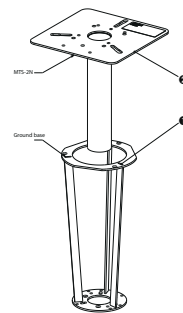

Ground support round 4107104.

Colour options are anthracite ja black.

MTS-2N 4146704