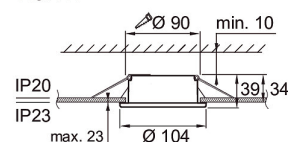

Planex

Low heat dissipation and a very low and light structure enable the Planex to be used in different types of ceiling structures and furnitures. The luminaire is easy to install and chain. It is available with or without an LED bulb. Dimmable bulbs and bulbs of different colour temperatures are separately available for it.

- Polycarbonate body.
- White.
- Protection class II.
- Recessed mounting.
- Linkable, spring terminal blocks 3 x 2.5 mm².
- MacAdam 6 SDCM.
- IP23.
- Integrated LED GX53 5W/480 lm.
- On/off.
- Ambient temperature range 0 °C to 25 °C.
- Rated lifetime L70 15 000 h (Ta25°C).
- Recommended led lamps: 4713758 PRO LED GX53, 4713759 PRO LED GX53 DIM, 4713760 PRO LED GX53 DIM.

4107114

• In stock

Planex

NO.	CODE	W	LM
4107124	A1PLCM IP23 GX53 LED 5W/830 WH	5	480

Planex body

NO.	CODE
4107114	A1PLCR Housing IP23 GX53 max 6W WH