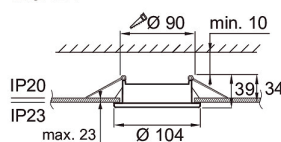

Planex

Low heat dissipation and a very low and light structure enable the Planex to be used in different types of ceiling structures and furnitures. The luminaire is easy to install and chain. It is available with or without an LED bulb. Dimmable bulbs and bulbs of different colour temperatures are separately available for it.

- Polycarbonate body.
- White.
- Protection class II.
- Recessed mounting.
- Linkable, spring terminal blocks 3 x 2.5 mm².
- MacAdam 6 SDCM.
- IP23.
- Integrated LED GX53 5W/480 lm.
- On/off.
- Ambient temperature range 0 °C to 25 °C.
- Rated lifetime L70 15 000 h (Ta25°C).
- Recommended led lamps: 4713758 PRO LED GX53, 4713759 PRO LED GX53 DIM, 4713760 PRO LED GX53 DIM.

4107124

• In stock

Planex

NO.	CODE	W	LM
4107124	A1PLCM IP23 GX53 LED 5W/830 WH	5	480

Planex body

NO.	CODE
4107114	A1PLCR Housing IP23 GX53 max 6W WH