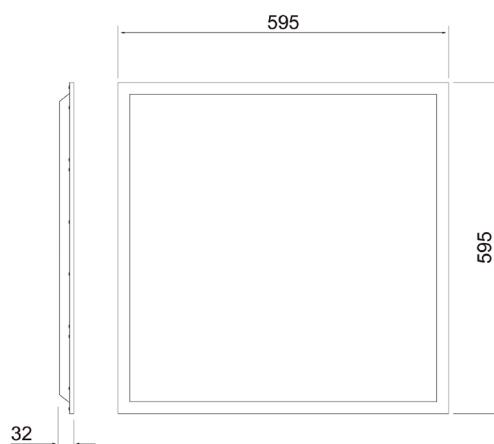

- Aluminium frame, steel housing, polystyrene diffuser and acrylic lenses.
- White, RAL 9016.
- Luminaire protection class III.
- LED driver protection class II.
- Mounting on a T-grid ceiling, recessed and surface mounting with accessories.
- Linkable: on/off and Dali-2 max 5 x 2,5 mm², Casambi and ActiveAhead 3 x 2,5 mm², Dim 3 x 1,5 mm².
- Colour temperatures 3000K, 4000 K and Tunable White 2700–6000 K. CRI > 90 / Ra > 90.
- MacAdam 3 SDCM.
- IP44. ActiveAhead-models IP20.
- IK02.
- On/off: 27 W 3500 lm / 35 W 4500 lm.
- Dim: 31 W 4000 lm.
- Dali-2, Casambi and ActiveAhead: 27 W 3500 lm / 35 W 4500 lm / 45 W 5800 lm.
- Dali DT8 35 W 4300 lm.
- Casambi TW 35 W 4300 lm.
- On/off, Dim (trailing-edge dimming), Dali-2 with direct push-button control 230V and CLO functions, Casambi (Bluetooth mesh), ActiveAhead (self-learning wireless lighting control solution) and TW with Dali DT8- or Casambi-control.
- On/off and Casambi ranges also available with 3-meter Europlug cable H03VVH2-F 2 x 0.75 mm².
- Use with Dali-2-certified control devices is recommended.
- Maximum number of led drivers to be connected to one switch is 60 pcs. The length of the cable between the switch and the luminaire is max. 10 meters.
- Ambient temperature range 0 ... 25 °C.
- Rated lifetime L70B50 100 000 h (Ta25°C).
- Rated lifetime L80B10 80 000 h (Ta25°C).

- Rated lifetime L90B10 50 000 h (Ta25°C).
- Power source lifespan 100 000 h.
- A white surface-mounting frame (4245223), flush mounting frame 600 x 600 (4297811) and mounting set with four hidden rail brackets and a safety wire (4146933) available as accessories. Cover sheets R400 (A2PLZC) and R500 (A2PLZA) for the round opening are also available.
- WH = white, DA2 = Dali-2, CA = Casambi, AA = ActiveAhead, PSMP = polystyrene microprism, DIM = phase-cut dimming, TW = Tunable White.
- Cut-to-measure cables and a variety of quick-connector cable sets can be ordered on a project-specific basis.