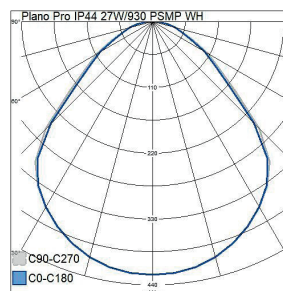

- Rated lifetime L90B10 50 000 h (Ta25°C).
- Power source lifespan 100 000 h.
- A white surface-mounting frame (4245223), flush mounting frame 600 x 600 (4297811) and mounting set with four hidden rail brackets and a safety wire (4146933) available as accessories. Cover sheets R400 (A2PLZC) and R500 (A2PLZA) for the round opening are also available.
- WH = white, DA2 = Dali-2, CA = Casambi, AA = ActiveAhead, PSMP = polystyrene microprism, DIM = phase-cut dimming, TW = Tunable White.
- Cut-to-measure cables and a variety of quick-connector cable sets can be ordered on a project-specific basis.