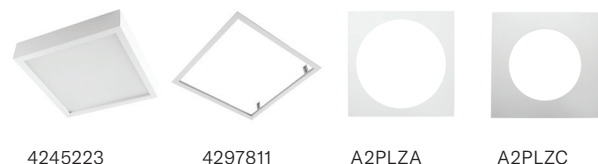

Amount of drivers per MCB

MCB	B10A	B16A	C10A	C16A
On/off 28 W	10	16	16	27
On/off 36 W	10	16	16	27
Dim 32 W	10	16	16	27
Dali-2	29	47	48	80
Casambi	14	23	23	38

PSO