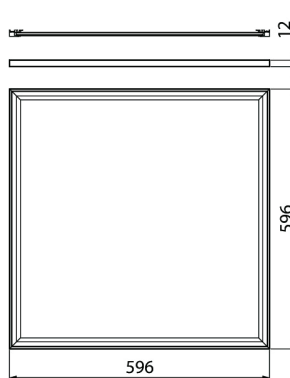

- Aluminium and steel housing and acrylic diffuser.
- White, RAL9003, patterned diffuser.
- Protection class II.
- Surface or recessed mounting.
- Linkable, 3/5 × 2.5 mm².
- Installation height 2–4 m.
- Integrated LED 6–12 x 34 W / luminous flux depends on the pattern.
- Colour temperature 4,000 K. CRI > 80 / Ra > 80.
- MacAdam 3 SDCM.
- IP40.
- The standard range includes On/Off and Dali models.
- Ambient temperature range 0 ... 25 °C.
- Rated lifetime L70 100,000 h (Ta25°C).
- Rated lifetime L80 80,000 h (Ta25°C).
- Power source service life 50,000 h.
- Also available as Casambi, 1–10 V and Switch Dim solutions. Anodised aluminium housing available via special order. CRI > 90 available for order. Also available with various connecting wire solutions.