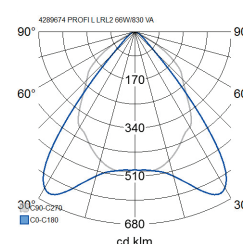

- Steel housing, aluminium anti-glare shield, matt.
- White, RAL 9003.
- Protection class I.
- Suspension or surface mounting.
- Linkable 3 x 2,5 mm², Dali-models 5 x 2,5 mm².
- Integrated LED 19–58 W, 2,250–7,200 lm.
- Colour temperatures 3,000 K and 4,000 K. CRI > 80 / Ra > 80.
- MacAdam 3 SDCM.
- IP20.
- The standard range includes on/off and Dali models.
- Ambient temperature range 0 ... 25 °C.
- Rated lifetime L70 100,000 h (Ta25°C).
- Rated lifetime L80 80,000 h (Ta25°C).
- Power source service life 50,000 h.
- WH = white, DA = Dali.
- Also available with Casambi, 1–10 V and push-button control (230V). CRI > 90 available for order. Also available with various connecting wire solutions and a pull switch (on/off and Dali).