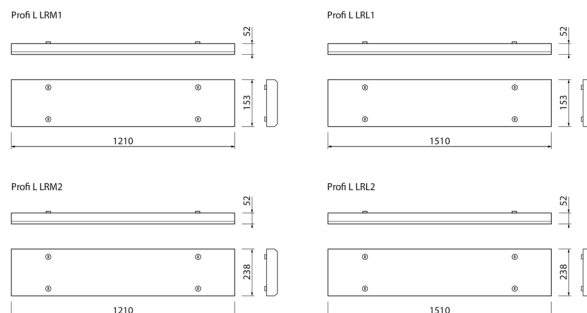

Profi L

A luminaire range designed for offices and other public spaces. Available in two housing lengths and widths. The range includes two colour temperatures and several output options. You can choose from models with one or two matte anti-glare shields. Suspension or surface mounting. Wire-suspension fixture 4146595 is available as an accessory.

- Steel housing, aluminium anti-glare shield, matt.
- White, RAL 9003.
- Protection class I.
- Suspension or surface mounting.
- Linkable 3 x 2,5 mm², Dali-models 5 x 2,5 mm².
- Integrated LED 19–58 W, 2,250–7,200 lm.
- Colour temperatures 3,000 K and 4,000 K. CRI > 80 / Ra > 80.
- MacAdam 3 SDCM.
- IP20.
- The standard range includes on/off and Dali models.
- Ambient temperature range 0 ... 25 °C.
- Rated lifetime L70 100,000 h (Ta25°C).
- Rated lifetime L80 80,000 h (Ta25°C).
- Power source service life 50,000 h.
- WH = white, DA = Dali.
- Also available with Casambi, 1–10 V and push-button control (230V). CRI > 90 available for order. Also available with various connecting wire solutions and a pull switch (on/off and Dali).

Wire suspension.

By order, • in stock

Profi L on/off

NO.	CODE	W	LM
4289666	D2PRAA	1210x153 IP20 19W/830 AL MA WH	19 2250
4289667	D2PRAB	1210x153 IP20 19W/840 AL MA WH	19 2250
4289668	D2PRBA	1510x153 IP20 30W/830 AL MA WH	30 3500
4289669	D2PRBB	1510x153 IP20 30W/840 AL MA WH	30 3500
4289670	D2PRCA	1210x238 IP20 37W/830 AL MA WH	37 4450
• 4289671	D2PRCB	1210x238 IP20 37W/840 AL MA WH	37 4450
4289672	D2PREA	1510x238 IP20 41W/830 AL MA WH	41 5350
• 4289673	D2PREB	1510x238 IP20 41W/840 AL MA WH	41 5350
4289674	D2PREG	1510x238 IP20 58W/830 AL MA WH	58 7200
• 4289675	D2PREH	1510x238 IP20 58W/840 AL MA WH	58 7200