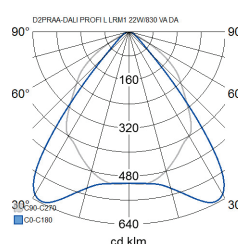

- Steel housing, aluminium anti-glare shield, matt.
- White, RAL 9003.
- Protection class I.
- Suspension or surface mounting.
- Linkable 3 x 2,5 mm², Dali-models 5 x 2,5 mm².
- Integrated LED 19–58 W, 2,250–7,200 lm.
- Colour temperatures 3,000 K and 4,000 K. CRI > 80 / Ra > 80.
- MacAdam 3 SDCM.
- IP20.
- The standard range includes on/off and Dali models.
- Ambient temperature range 0 ... 25 °C.
- Rated lifetime L70 100,000 h (Ta25°C).
- Rated lifetime L80 80,000 h (Ta25°C).
- Power source service life 50,000 h.
- WH = white, DA = Dali.
- Also available with Casambi, 1–10 V and push-button control (230V). CRI > 90 available for order. Also available with various connecting wire solutions and a pull switch (on/off and Dali).