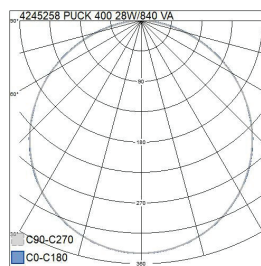

- Aluminium housing and opal acrylic diffuser.
- White, RAL 9003.
- Protection class I.
- Suspension or surface mounting.
- Linkable, 3/5 × 2.5 mm<sup>2</sup>.
- Installation height 2–6 m
- Integrated LED 28–78 W / 3,300–8,000 lm.
- Colour temperatures 3,000 K and 4,000 K. CRI > 80 / Ra > 80.
- MacAdam 3 SDCM.
- IP20.
- The standard range includes on/off and Dali models.
- Ambient temperature range 0 ... 25 °C.
- Rated lifetime L70 100,000 h (Ta25°C).
- Rated lifetime L80 80,000 h (Ta25°C).
- Power source service life 50,000 h.
- WH = white, DA = Dali.
- Also available as Casambi, 1–10 V and Switch Dim solutions. Opal prismatic diffuser available by special order. Project-specific luminous flux packages available on request. CRI > 90 available by special order. Also available with various connecting wire solutions and in different RAL colors.