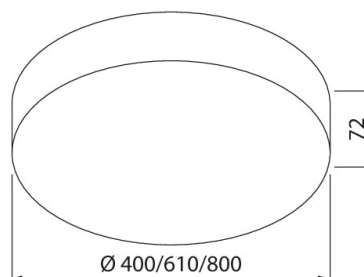

- Aluminium housing and opal acrylic diffuser.
- White, RAL 9003.
- Protection class I.
- Suspension or surface mounting.
- Linkable, 3/5 × 2.5 mm<sup>2</sup>.
- Installation height 2–6 m
- Integrated LED 28–78 W / 3,300–8,000 lm.
- Colour temperatures 3,000 K and 4,000 K. CRI > 80 / Ra > 80.
- MacAdam 3 SDCM.
- IP20.
- The standard range includes on/off and Dali models.
- Ambient temperature range 0 ... 25 °C.
- Rated lifetime L70 100,000 h (Ta25°C).
- Rated lifetime L80 80,000 h (Ta25°C).
- Power source service life 50,000 h.
- WH = white, DA = Dali.
- Also available as Casambi, 1–10 V and Switch Dim solutions. Opal prismatic diffuser available by special order. Project-specific luminous flux packages available on request. CRI > 90 available by special order. Also available with various connecting wire solutions and in different RAL colors.