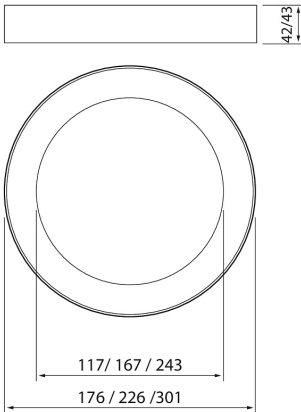

- Aluminium body and opal polycarbonate diffuser.
- White, RAL9003.
- Protection class II.
- Surface mounting on a wall or ceiling.
- Linkable: dimmable and Casambi-versions max 3 x 2,5 mm²; Dali-2 versions 5 x 2,5 mm².
- Installation height 2-4 m.
- Colour temperature: 3,000 K and 4,000 K.
- MacAdam 4 SDCM.
- IP20.
- Fixed LED 12 W / 900 lm, 15 W / 1,200 lm, 21 W / 1,700 lm.
- Dimming: rising- and trailing-edge control, Dali-2 with push-button control (230 V) and Casambi.
- Ambient temperature range 0 ... 25 °C.
- Rated lifetime L70 60,000 h (Ta25°C).

By order, • In stock

Ronda

| NO. | CODE | | W | LM |
|-----------|--------|-----------------------------|----|------|
| • 4297867 | A2RODA | 175 IP20 12W/830 DIM PCO WH | 12 | 900 |
| • 4297868 | A2RODB | 175 IP20 12W/840 DIM PCO WH | 12 | 900 |
| • 4297869 | A2RODC | 225 IP20 15W/830 DIM PCO WH | 15 | 1200 |
| • 4297870 | A2RODD | 225 IP20 15W/840 DIM PCO WH | 15 | 1200 |
| • 4297871 | A2RODE | 300 IP20 21W/830 DIM PCO WH | 21 | 1700 |
| • 4297872 | A2RODF | 300 IP20 21W/840 DIM PCO WH | 21 | 1700 |

Ronda Dali

| NO. | CODE | | W | LM |
|-----|-------------|-----------------------------|----|------|
| | A2RODA-DALI | 175 IP20 12W/830 DA2 PCO WH | 12 | 900 |
| | A2RODB-DALI | 175 IP20 12W/840 DA2 PCO WH | 12 | 900 |
| | A2RODC-DALI | 225 IP20 15W/830 DA2 PCO WH | 15 | 1200 |
| | A2RODD-DALI | 225 IP20 15W/840 DA2 PCO WH | 15 | 1200 |
| | A2RODE-DALI | 300 IP20 21W/830 DA2 PCO WH | 21 | 1700 |
| | A2RODF-DALI | 300 IP20 21W/840 DA2 PCO WH | 21 | 1700 |

Ronda Casambi

| NO. | CODE | | W | LM |
|-----|-----------|----------------------------|----|------|
| | A2RODA-CA | 175 IP20 12W/830 CA PCO WH | 12 | 900 |
| | A2RODB-CA | 175 IP20 12W/840 CA PCO WH | 12 | 900 |
| | A2RODC-CA | 225 IP20 15W/830 CA PCO WH | 15 | 1200 |
| | A2RODD-CA | 225 IP20 15W/840 CA PCO WH | 15 | 1200 |
| | A2RODE-CA | 300 IP20 21W/830 CA PCO WH | 21 | 1700 |
| | A2RODF-CA | 300 IP20 21W/840 CA PCO WH | 21 | 1700 |