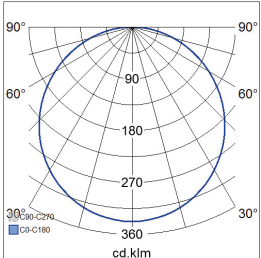

- Aluminium body and opal polycarbonate diffuser.
- White, RAL9003.
- Protection class II.
- Surface mounting on a wall or ceiling.
- Linkable: dimmable and Casambi-versions max 3 x 2,5 mm²; Dali-2 versions 5 x 2,5 mm².
- Installation height 2-4 m.
- Colour temperature: 3,000 K and 4,000 K.
- MacAdam 4 SDCM.
- IP20.
- Fixed LED 12 W / 900 lm, 15 W / 1,200 lm, 21 W / 1,700 lm.
- Dimming: rising- and trailing-edge control, Dali-2 with push-button control (230 V) and Casambi.
- Ambient temperature range 0 ... 25 °C.
- Rated lifetime L70 60,000 h (Ta25°C).

By order, • In stock

Ronda

| NO. | CODE | | W | LM |
|-----------|--------|-----------------------------|----|------|
| • 4297867 | A2RODA | 175 IP20 12W/830 DIM PCO WH | 12 | 900 |
| • 4297868 | A2RODB | 175 IP20 12W/840 DIM PCO WH | 12 | 900 |
| • 4297869 | A2RODC | 225 IP20 15W/830 DIM PCO WH | 15 | 1200 |
| • 4297870 | A2RODD | 225 IP20 15W/840 DIM PCO WH | 15 | 1200 |
| • 4297871 | A2RODE | 300 IP20 21W/830 DIM PCO WH | 21 | 1700 |
| • 4297872 | A2RODF | 300 IP20 21W/840 DIM PCO WH | 21 | 1700 |

Ronda Casambi

| NO. | CODE | | W | LM |
|-----|-----------|----------------------------|----|------|
| | A2RODA-CA | 175 IP20 12W/830 CA PCO WH | 12 | 900 |
| | A2RODB-CA | 175 IP20 12W/840 CA PCO WH | 12 | 900 |
| | A2RODC-CA | 225 IP20 15W/830 CA PCO WH | 15 | 1200 |
| | A2RODD-CA | 225 IP20 15W/840 CA PCO WH | 15 | 1200 |
| | A2RODE-CA | 300 IP20 21W/830 CA PCO WH | 21 | 1700 |
| | A2RODF-CA | 300 IP20 21W/840 CA PCO WH | 21 | 1700 |