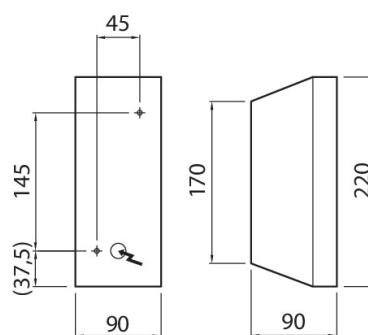

Sala Double

The sleek Sala Double wall luminaire sends light in two directions and is suited for both indoor and outdoor use. Light your entrance with style by placing the luminaire by the door. It is also great for lighting walkways and terraces. Indoors the Sala Double can bring a spa atmosphere to the bathroom, for example. For the light source, choose spotlight bulbs with the GU10 base. The colour temperature, output and beam angle of the bulb have a significant impact on the effectiveness and mood of the lighting.

- Body made of aluminium, dome made of clear glass (GLC).
- White and grey.
- Protection class I.
- Wall mount.
- Screw connectors 3 x 2.5 mm², one cable entry, cannot be chained together.
- Bulb max. 2 x 7W GU10, not included.
- IP44.
- Temperature of environment of use -20 ... 25 °C, depending on the bulb.

• In stock

Sala Double

NO.	CODE
-----	------

- | | |
|---------|----------------------------------|
| 4116046 | A1ULMA IP44 2XGU10 GLC WH Sala D |
| 4116047 | A1ULMB IP44 2XGU10 GLC GR Sala D |